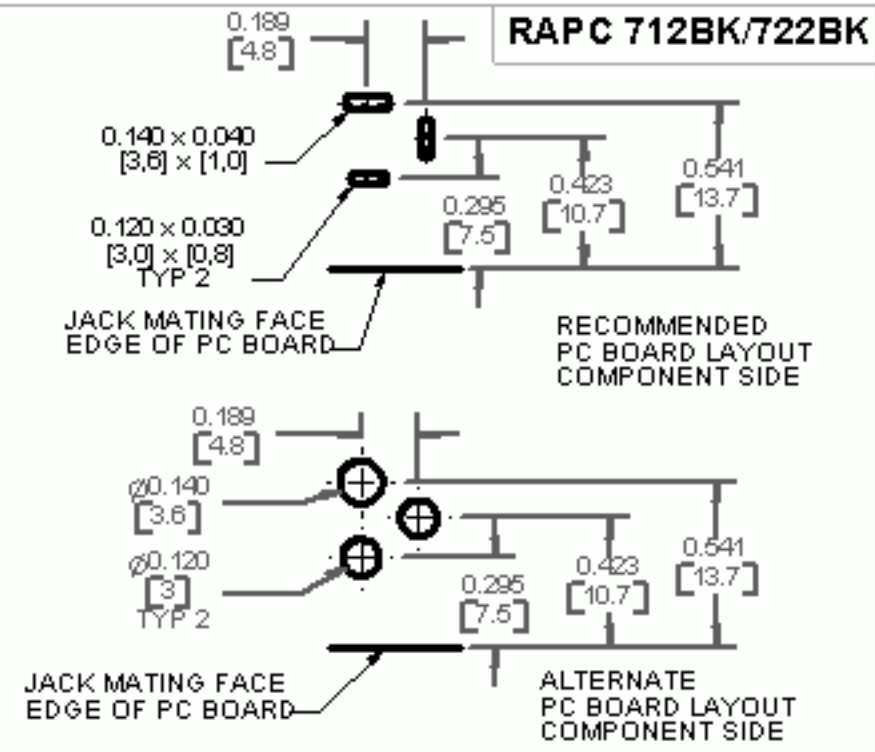

RIGHT ANGLE MINIATURE LOCKING POWER JACKS

PC MOUNT

SURFACE MOUNT

HYBRID MOUNT