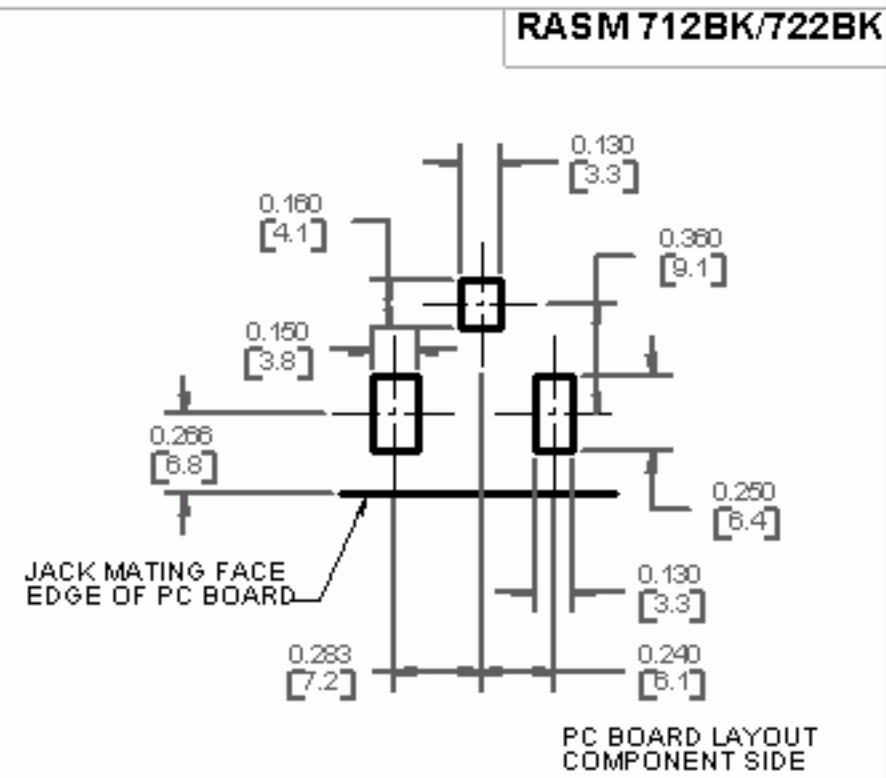

RIGHT ANGLE MINIATURE LOCKING POWER JACKS

PC MOUNT

SURFACE MOUNT

HYBRID MOUNT