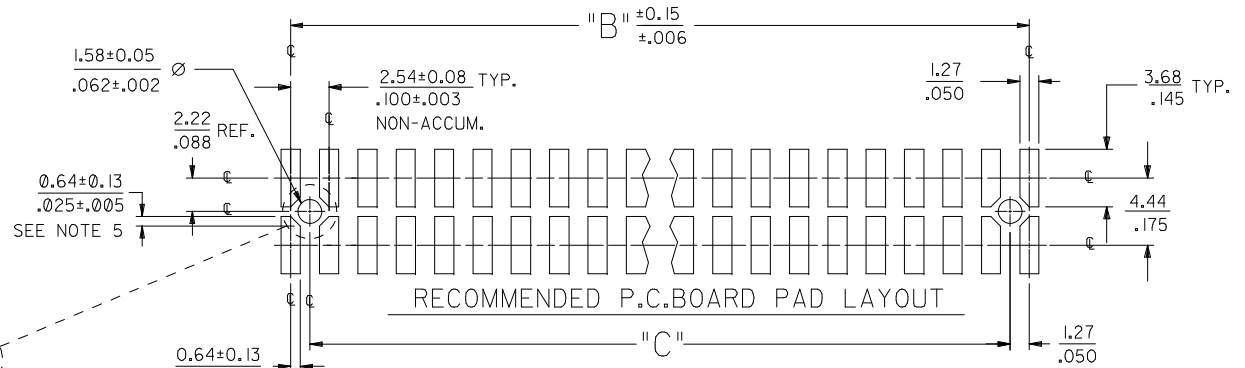

RECOMMENDED P.C. BOARD PAD LAYOUT

⊕ 0.50/.020|U|X FOR PARTS WITH PEGS
⊕ 0.50/.020|U|Y FOR PARTS WITHOUT PEGS

ROW "A"
ROW "B"