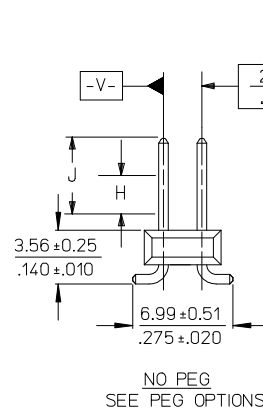

NOTES:

1. MATERIALS: INSULATOR: GLASS FILLED LIQUID CRYSTAL POLYMER (LCP), UL94 V-0, COLOR: BLACK
   TERMINAL: COPPER ALLOY
2. FINISH:
   59 TIN - 0.00150/0.00059 MINIMUM BRIGHT TIN OVER NICKEL OVERALL.
   150 TIN - 0.00381/0.00150 MINIMUM BRIGHT TIN OVER NICKEL OVERALL.
   15 GOLD - 0.00038/0.00015 MINIMUM GOLD IN SELECT AREA OVER 0.00191/0.00075 MINIMUM TIN IN SELECT AREA OVER NICKEL OVERALL.
   30 GOLD - 0.00076/0.00030 MINIMUM GOLD IN SELECT AREA OVER 0.00191/0.00075 MINIMUM TIN IN SELECT AREA OVER NICKEL OVERALL.
   50 GOLD - 0.00127/0.00050 MINIMUM GOLD IN SELECT AREA OVER 0.00254/0.00100 MINIMUM TIN IN SELECT AREA OVER NICKEL OVERALL.
   * THE PRIMARY SHIPPING CARTON WILL BE LABELED "COMPLIANT TO RoHS DIRECTIVE 2002/95/EC AND ELV ANNEX II OF DIRECTIVE 2000/53/EC". CARTONS WITHOUT THIS LABEL MAY CONTAIN PRODUCT WITH LEAD.
3. PART TO CONFORM TO PS-71308.
4. PACKAGING (SEE CHARTS):
   BULK: PER PK-70873-0353
   TUBES: PER PK-70873-0041.
   71308-82** IN TUBES: PER PK-70873-042.
   TUBES W/ VAC CAPS: PER PK-70873-0691
   TAPE AND REEL W/ VAC CAPS: PER PK-70873-0805.
   SEE SHEET 3 FOR TAPE & REEL PRODUCT WITH SHALLOW POCKET REQUIREMENTS.
5. TYP. DIMENSIONS FOR LANDS SURROUNDING HOLES FOR RETENTION PEGS.
6. PIN SOLERABILITY PER MOLEX SPEC. ES-152.
7. SEE SHEETS 2-5 FOR CHARTED DIMS., PART/EDP NO'S, AND VOIDED CIRCUITS.
8. PIN PUSHOUT FORCE: 3 LBS. MINIMUM.
9. PICK-N-PLACE CAPS WILL BE PLACED SO THAT VACUUM PICK UP AREA WILL BE IN CENTER OF PART.
10. COPLANARITY FOR CIRCUIT SIZES UP TO 40 IS 0.15 MM/0.006 INCH. FOR CIRCUIT SIZES 42 AND LARGER, CONTACT MOLEX SALES DEPARTMENT.
11. THIS PART CONFORMS TO CLASS B REQUIREMENTS OF COSMETIC SPECIFICATION PS-45499-002.

REV	DESCRIPTION
K3	

QUALITY SYMBOLS
▽=0
▽=0

GENERAL TOLERANCES (UNLESS SPECIFIED)	
mm	INCH
4 PLACES ± ---	± ---
3 PLACES ± ---	± .005
2 PLACES ± 0.13	± .010
1 PLACE ± 0.25	± ---
ANGULAR ± 1/2°	

DIMENSION STYLE	
MM/IN	
DRAWN BY	DATE
KMS	1999/10/15
CHECKED BY	DATE
KMS	1999/10/15
APPROVED BY	DATE
KMS	1999/10/15

SCALE	DESIGN UNITS	THIRD ANGLE PROJECTION
	INCH	
TITLE		
SALES ASSY INSULATOR DUAL ROW SMT W/BREAK-OFF .025SQ PIN GULLWING .100		
MOLEX MOLEX INCORPORATED		
MATERIAL NO.	DOCUMENT NO.	SHEET NO.
SEE TABLES	SD-71308-001	1 OF 6
THIS DRAWING CONTAINS INFORMATION THAT IS PROPRIETARY TO MOLEX INCORPORATED AND SHOULD NOT BE USED WITHOUT WRITTEN PERMISSION