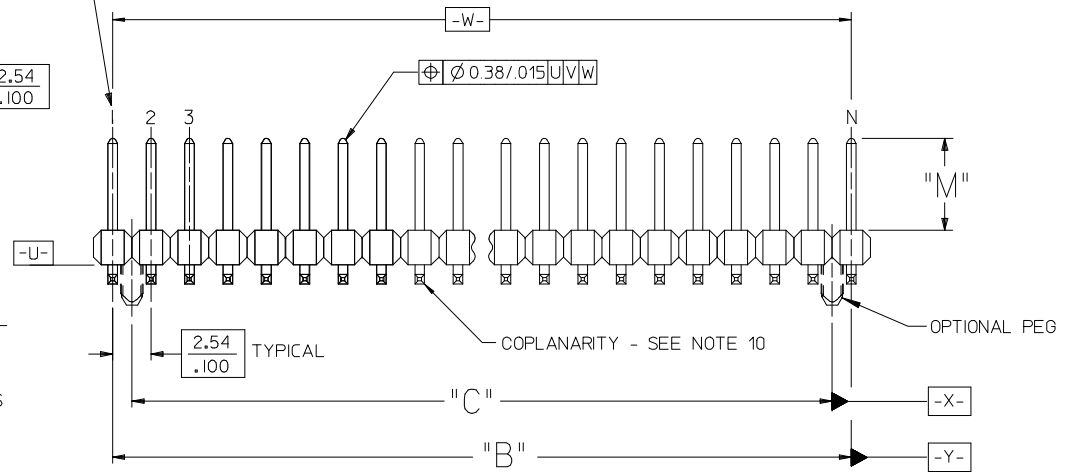

NOTES:

1. MATERIALS: INSULATOR: GLASS FILLED LIQUID CRYSTAL POLYMER (LCP), UL94 V-0, COLOR: BLACK
   TERMINAL: COPPER ALLOY
2. FINISH:
   59 TIN - 0.00150/0.00059 MINIMUM BRIGHT TIN OVER NICKEL OVERALL.
   150 TIN - 0.00381/0.00150 MINIMUM BRIGHT TIN OVER NICKEL OVERALL.
   15 GOLD - 0.00038/0.00015 MINIMUM GOLD IN SELECT AREA OVER 0.00191/0.00075 MINIMUM TIN IN SELECT AREA OVER NICKEL OVERALL.
   30 GOLD - 0.00076/0.00030 MINIMUM GOLD IN SELECT AREA OVER 0.00191/0.00075 MINIMUM TIN IN SELECT AREA OVER NICKEL OVERALL.
   50 GOLD - 0.00127/0.00050 MINIMUM GOLD IN SELECT AREA OVER 0.00254/0.00100 MINIMUM TIN IN SELECT AREA OVER NICKEL OVERALL.
   * THE PRIMARY SHIPPING CARTON WILL BE LABELED "COMPLIANT TO RoHS DIRECTIVE 2002/95/EC AND ELV ANNEX II OF DIRECTIVE 2000/53/EC". CARTONS WITHOUT THIS LABEL MAY CONTAIN PRODUCT WITH LEAD.
3. PART TO CONFORM TO PS-71308.
4. PACKAGING (SEE CHARTS):
   BULK: PER PK-70873-0353
   TUBES: PER PK-70873-0041.
   71308-82** IN TUBES: PER PK-70873-042.
   TUBES W/ VAC CAPS: PER PK-70873-0691
   TAPE AND REEL W/ VAC CAPS: PER PK-70873-0805.
   SEE SHEET 3 FOR TAPE & REEL PRODUCT WITH SHALLOW POCKET REQUIREMENTS.
5. TYP. DIMENSIONS FOR LANDS SURROUNDING HOLES FOR RETENTION PEGS.
6. PIN SOLERABILITY PER MOLEX SPEC. ES-152.
7. SEE SHEETS 2-5 FOR CHARTED DIMS., PART/EDP NO'S, AND VOIDED CIRCUITS.
8. PIN PUSHOUT FORCE: 3 LBS. MINIMUM.
9. PICK-N-PLACE CAPS WILL BE PLACED SO THAT VACUUM PICK UP AREA WILL BE IN CENTER OF PART.
10. COPLANARITY FOR CIRCUIT SIZES UP TO 40 IS 0.15 MM/0.006 INCH. FOR CIRCUIT SIZES 42 AND LARGER, CONTACT MOLEX SALES DEPARTMENT.
11. THIS PART CONFORMS TO CLASS B REQUIREMENTS OF COSMETIC SPECIFICATION PS-45499-002.

REV	DESCRIPTION
K3	

QUALITY SYMBOLS
▽=0
▽=0

GENERAL TOLERANCES (UNLESS SPECIFIED)	
mm	INCH
4 PLACES ± ---	± ---
3 PLACES ± ---	± .005
2 PLACES ± 0.13	± .010
1 PLACE ± 0.25	± ---
ANGULAR ± 1/2°	

DIMENSION STYLE	
MM/IN	
DRAWN BY	DATE
KMS	1999/10/15
CHECKED BY	DATE
KMS	1999/10/15
APPROVED BY	DATE
KMS	1999/10/15

SCALE	DESIGN UNITS	THIRD ANGLE PROJECTION
	INCH	
TITLE		
SALES ASSY INSULATOR DUAL ROW SMT W/BREAK-OFF .025SQ PIN GULLWING .100		
MOLEX MOLEX INCORPORATED		
MATERIAL NO.	DOCUMENT NO.	SHEET NO.
SEE TABLES	SD-71308-001	1 OF 6
THIS DRAWING CONTAINS INFORMATION THAT IS PROPRIETARY TO MOLEX INCORPORATED AND SHOULD NOT BE USED WITHOUT WRITTEN PERMISSION