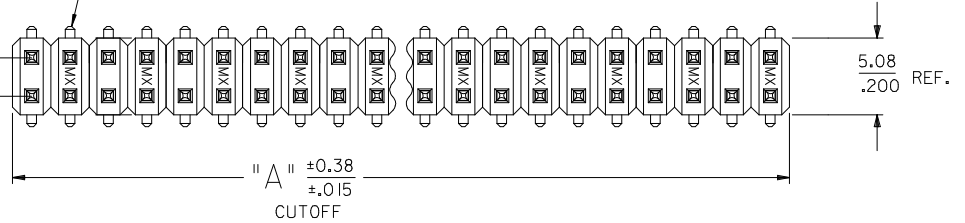

USED TO LOCATE VOIDED CIRCUITS