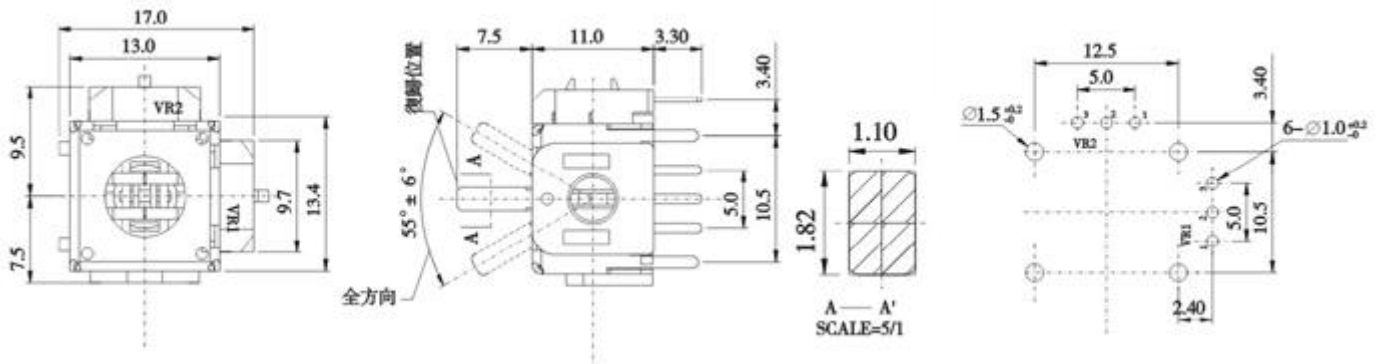

Model(型號): **RKJXK13N01**

► Download PDF file

Features:(特點):

Compact design with a good space factor.
Available in a wide variety of type including standard type and lever reset type.
Constructed integral with tact switch for selection ,thus contributing to improvement in the operability of sets.

Applications(作用):

Controller for remote control of audio equipment , CD-L , VCD , TV ,car navigation system, and for game , etc .

Dimensions(規格圖):

Specifications(規格)

Electrical Characteristics [電氣性能]

Total resistance [全阻抗值]	10KΩ , 50K Ω , 100KΩ
Total resistance tolerance [全阻抗值容許差]	±30%
Ratings power(w) [額定功率]	0.0125W, Switch 5V DC
Resistance taper [阻抗變化特性]	B
Residual resistance [殘留阻值]	全阻值3%Ω Max.
Sliding noise [滑動雜音]	300mV Max
Insulation resistance [絕緣阻抗]	100MΩ Min. at DC 250V. Switch 10MΩ Min. DC 10V
Withstanding voltage [耐電壓]	1 minute at AC 250V
Max. operating voltage [最高使用電壓]	AC 50V