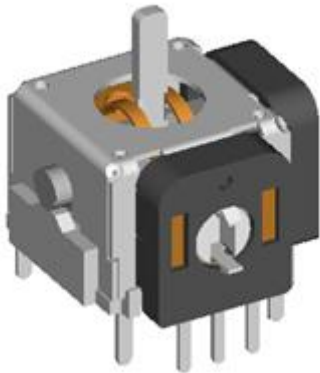

Model(型號): **RKJXK13N01**

► Download PDF file

Features:(特點):

Compact design with a good space factor.
Available in a wide variety of type including standard type and lever reset type.
Constructed integral with tact switch for selection ,thus contributing to improvement in the operability of sets.

Applications(作用):

Controller for remote control of audio equipment , CD-L , VCD , TV ,car navigation system, and for game , etc .

Dimensions(規格圖):

Specifications(規格)

Electrical Characteristics [電氣性能]

Total resistance [全阻抗值]	10KΩ , 50K Ω , 100KΩ
Total resistance tolerance [全阻抗值容許差]	±30%
Ratings power(w) [額定功率]	0.0125W, Switch 5V DC
Resistance taper [阻抗變化特性]	B
Residual resistance [殘留阻值]	全阻值3%Ω Max.
Sliding noise [滑動雜音]	300mV Max
Insulation resistance [絕緣阻抗]	100MΩ Min. at DC 250V. Switch 10MΩ Min. DC 10V
Withstanding voltage [耐電壓]	1 minute at AC 250V
Max. operating voltage [最高使用電壓]	AC 50V