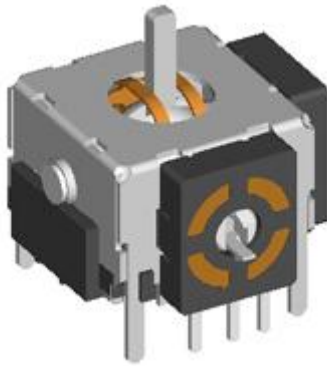

Model(型號): **RKJXK12N04**

► Download PDF file

Features:(特點):

Compact design with a good space factor.
Available in a wide variety of type including standard type and lever reset type.
Constructed integral with tact switch for selection ,thus contributing to improvement in the operability of sets.

Applications(作用):

Controller for remote control of audio equipment , CD-L , VCD , TV ,car navigation system, and for game , etc .

Dimensions(規格圖):

Specifications(規格)

Electrical Characteristics [電氣性能]

Total resistance [全阻抗值]	10KΩ , 50K Ω , 100KΩ
Total resistance tolerance [全阻抗值容許差]	±30%
Ratings power(w) [額定功率]	0.0125W, Switch 5V DC
Resistance taper [阻抗變化特性]	B
Residual resistance [殘留阻值]	全阻值3%Ω Max.
Sliding noise [滑動雜音]	300mV Max
Insulation resistance [絕緣阻抗]	100MΩ Min. at DC 250V. Switch 10MΩ Min. DC 10V
Withstanding voltage [耐電壓]	1 minute at AC 250V
Max. operating voltage [最高使用電壓]	AC 50V