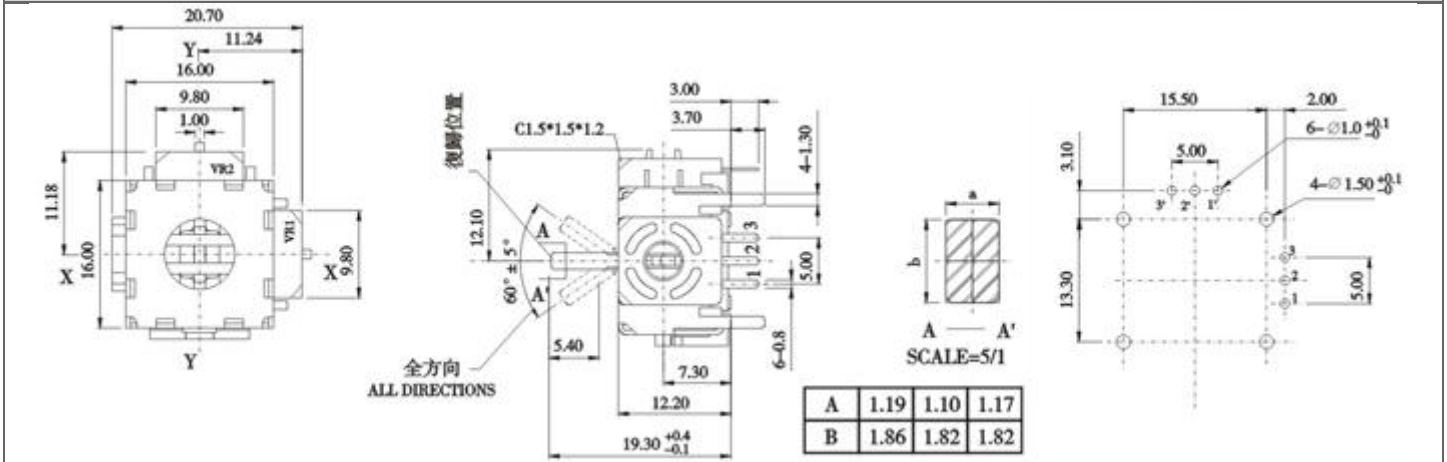

Model(型號): **RKJXK12N04**

► Download PDF file

Features:(特點):

Compact design with a good space factor.
Available in a wide variety of type including standard type and lever reset type.
Constructed integral with tact switch for selection ,thus contributing to improvement in the operability of sets.

Applications(作用):

Controller for remote control of audio equipment , CD-L , VCD , TV ,car navigation system, and for game , etc .

Dimensions(規格圖):

Specifications(規格)

Electrical Characteristics [電氣性能]

Total resistance [全阻抗值]	10KΩ , 50K Ω , 100KΩ
Total resistance tolerance [全阻抗值容許差]	±30%
Ratings power(w) [額定功率]	0.0125W, Switch 5V DC
Resistance taper [阻抗變化特性]	B
Residual resistance [殘留阻值]	全阻值3%Ω Max.
Sliding noise [滑動雜音]	300mV Max
Insulation resistance [絕緣阻抗]	100MΩ Min. at DC 250V. Switch 10MΩ Min. DC 10V
Withstanding voltage [耐電壓]	1 minute at AC 250V
Max. operating voltage [最高使用電壓]	AC 50V