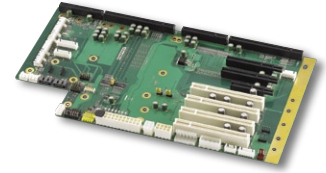

# SHB Express Backplanes

## Server-grade Backplanes

### PCE-7B13-64A1E

- 13-slot backplane for 14-slot Chassis
- Segment: 1
- One CPU card slot
- PCIe slot: Two x8
- PCI-X slot: Two 64/100; Four 64/66 (1x Intel 6700PXH)
- PCI slot: Four 32/33

### PCE-7B08-04A1E

- 8-slot BP for 8-slot chassis
- Segment: 1
- One CPU card slot
- PCI-E slot: Two x8; One x4
- PCI-X slot: N/A
- PCI slot: Four 32/33