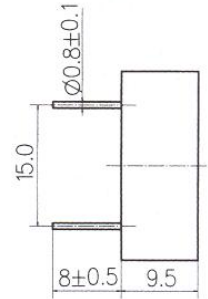

Product Data Sheet

Part No. PB-2410 Non-Washable Type

DIMENSIONS

PB-2410

$\phi 23.5 \times H9.5$

Type	Unit	PB-2410-1
Rated Voltage	(VDC)	12
Operating Voltage	(VDC)	3~20
Current Consumption	(mA)	< or =15
Sound Output (Min)	(dB)	> or = 86
Resonant Frequency	(Hz)	3400±500
Operating Temp	(C)	-20~+70
Storage Temp	(C)	-30~+80
Weight	(g)	3
Dimension	mm	23.5 x H9.5
*Value applying at rated voltage		
*distance for measurement 10cm		

Type	Unit	PB-2410-2
Rated Voltage	(VDC)	12
Operating Voltage	(VDC)	3~20
Current Consumption	(mA)	< or =10
Sound Output (Min)	(dB)	> or = 95
Resonant Frequency	(Hz)	3400±500
Operating Temp	(C)	-20~+70
Storage Temp	(C)	-30~+80
Weight	(g)	3
Dimension	mm	23.5 x H9.5
*Value applying at rated voltage		
*distance for measurement 10cm		