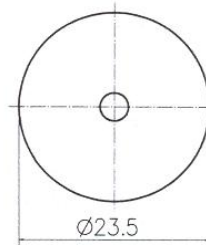

Product Data Sheet

Part No. PB-2410 Non-Washable Type

DIMENSIONS

PB-2410

$\phi 23.5 \times H9.5$

Type	Unit	PB-2410-1
Rated Voltage	(VDC)	12
Operating Voltage	(VDC)	3~20
Current Consumption	(mA)	< or =15
Sound Output (Min)	(dB)	> or = 86
Resonant Frequency	(Hz)	3400±500
Operating Temp	(C)	-20~+70
Storage Temp	(C)	-30~+80
Weight	(g)	3
Dimension	mm	23.5 x H9.5
*Value applying at rated voltage		
*distance for measurement 10cm		

Type	Unit	PB-2410-2
Rated Voltage	(VDC)	12
Operating Voltage	(VDC)	3~20
Current Consumption	(mA)	< or =10
Sound Output (Min)	(dB)	> or = 95
Resonant Frequency	(Hz)	3400±500
Operating Temp	(C)	-20~+70
Storage Temp	(C)	-30~+80
Weight	(g)	3
Dimension	mm	23.5 x H9.5
*Value applying at rated voltage		
*distance for measurement 10cm		