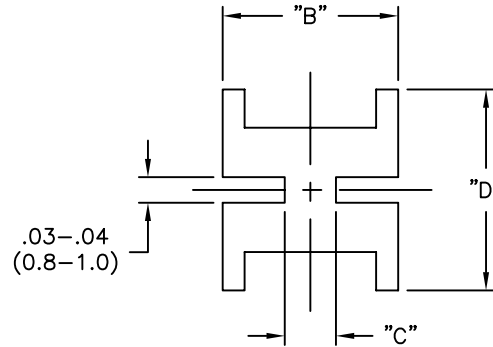

PART NO.	"A" ±.020 (±0.5)	"B"	"C"	"D" REF.	LED TYPE
SQLEDS1-4-26	.250 (6.4)	.17 (4.3)	.03 (0.8)	.17 (4.3)	T-1
SQLEDS1-6-26	.375 (9.5)				
SQLEDS1-8-26	.500 (12.7)				
SQLEDS2-4-26	.250 (6.4)	.24 (6.1)	.07 (1.8)	.27 (6.9)	T-13/4
SQLEDS2-6-26	.375 (9.5)				
SQLEDS2-8-26	.500 (12.7)				
SQLEDS2-10-26	.625 (15.9)				
SQLEDS2-12-26	.750 (19.1)				

TYPICAL APPLICATIONS

NOTES:

1. MATERIAL: PVC (RMS-26).
2. COLOR: BLACK.

TITLE: SQUARE LED SPACERS					DWG IN IN (MM)			
D	SEE ECN #1337 FOR CHANGES	SK 07.10.07	TOLERANCES UNLESS NOTED	FILE # SQLEDS	DWN: S.M.	APP:	PART #	PRINT TYPE
C	REMOVED NOTE 2. AND LED 45° CUT	SM 03.23.01	.XX=±.010	MAT'L: SEE NOTES	DT: 03/12/01	DT:		
B	COMPLETELY RE-DRAWN	SM 03.12.01	.XXX=±.005	RE: RICHCO, INC.	RICHCO INC.		SEE TABLE	CA
A	RELEASED TO PRODUCTION	SM 03.12.01	FRAC=±1/64	PO BOX 804238, CHICAGO, 60680		(773) 539-4060		
REV	DESCRIPTION	ENGR DATE	ANG=±1°					