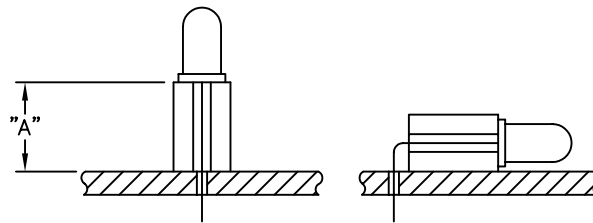

PART NO.	"A" ±.020 (±0.5)	"B"	"C"	"D" REF.	LED TYPE
SQLEDS1-4-26	.250 (6.4)	.17 (4.3)	.03 (0.8)	.17 (4.3)	T-1
SQLEDS1-6-26	.375 (9.5)				
SQLEDS1-8-26	.500 (12.7)				
SQLEDS2-4-26	.250 (6.4)	.24 (6.1)	.07 (1.8)	.27 (6.9)	T-13/4
SQLEDS2-6-26	.375 (9.5)				
SQLEDS2-8-26	.500 (12.7)				
SQLEDS2-10-26	.625 (15.9)				
SQLEDS2-12-26	.750 (19.1)				

TYPICAL APPLICATIONS

NOTES:

1. MATERIAL: PVC (RMS-26).
2. COLOR: BLACK.

TITLE: SQUARE LED SPACERS					DWG IN IN (MM)			
D	SEE ECN #1337 FOR CHANGES	SK 07.10.07	TOLERANCES UNLESS NOTED	FILE # SQLEDS	DWN: S.M.	APP:	PART #	PRINT TYPE
C	REMOVED NOTE 2. AND LED 45° CUT	SM 03.23.01	.XX=±.010	MAT'L: SEE NOTES	DT: 03/12/01	DT:		
B	COMPLETELY RE-DRAWN	SM 03.12.01	.XXX=±.005	RE: RICHCO, INC.	RICHCO INC.		SEE TABLE	CA
A	RELEASED TO PRODUCTION	SM 03.12.01	FRAC=±1/64	PO BOX 804238, CHICAGO, 60680		(773) 539-4060		
REV	DESCRIPTION	ENGR DATE	ANG=±1°					