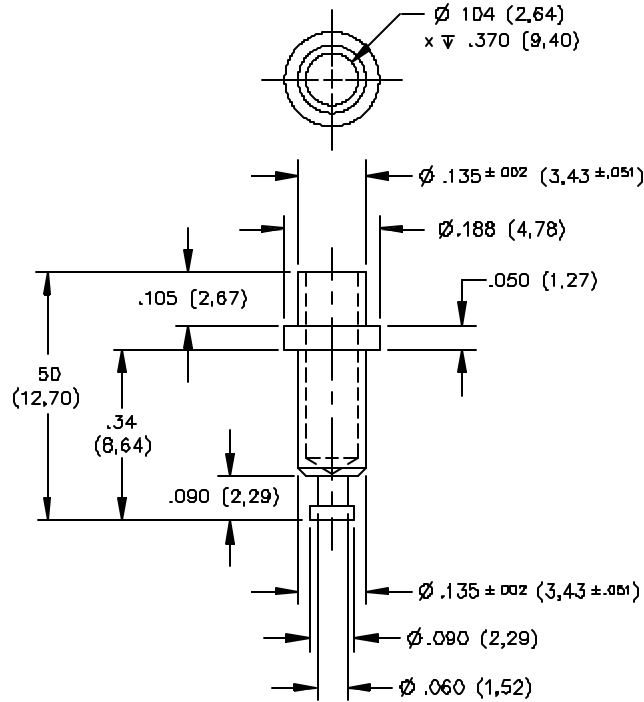

## Model 3277 Miniature Rivet Type Banana Jack With Turret for 1/16" Thick Panel

### FEATURES:

- Accepts miniature banana plugs.
- Mounts in panels up to .062" thick.

### RATINGS:

Operating Voltage: 1500 VDC

Current: 5 Amperes

### ORDERING INFORMATION: Model 3277

Sold in packages of 10

All dimensions are in inches and metric.

All specifications are to the latest revisions. Specifications are subject to change without notice.

Registered trademarks are the property of their respective companies. Made in USA