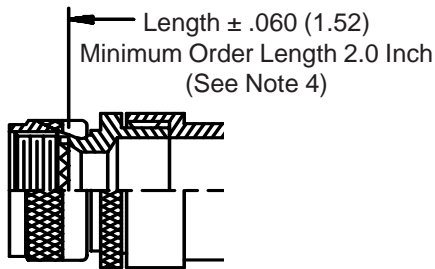

**CONNECTOR
 DESIGNATORS
 A-F-H-L-S
 ROTATABLE
 COUPLING
 TYPE B INDIVIDUAL
 AND/OR OVERALL
 SHIELD TERMINATION**

**STYLE 2
 (STRAIGHT
 See Note 1)**

**STYLE 2
 (45° & 90°
 See Note 1)**

**STYLE H
 Heavy Duty
 (Table X)**

**STYLE A
 Medium Duty
 (Table XI)**

**STYLE M
 Medium Duty
 (Table XI)**

**STYLE D
 Medium Duty
 (Table XI)**