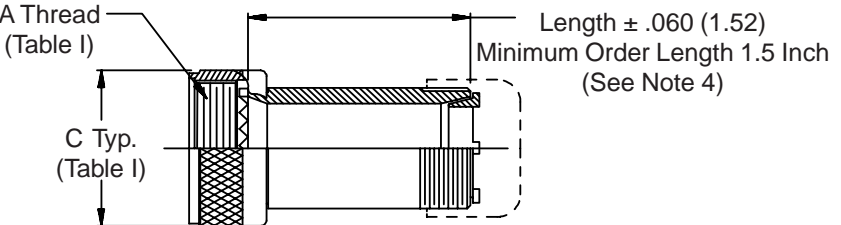

**CONNECTOR
 DESIGNATORS
 A-F-H-L-S
 ROTATABLE
 COUPLING
 TYPE B INDIVIDUAL
 AND/OR OVERALL
 SHIELD TERMINATION**

**STYLE 2
 (STRAIGHT
 See Note 1)**

**STYLE 2
 (45° & 90°
 See Note 1)**

**STYLE H
 Heavy Duty
 (Table X)**

**STYLE A
 Medium Duty
 (Table XI)**

**STYLE M
 Medium Duty
 (Table XI)**

**STYLE D
 Medium Duty
 (Table XI)**