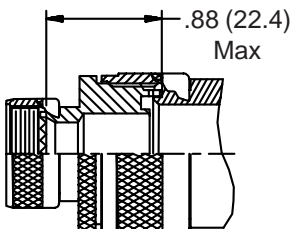

**CONNECTOR
 DESIGNATORS
 A-F-H-L-S
 ROTATABLE
 COUPLING
 TYPE B INDIVIDUAL
 AND/OR OVERALL
 SHIELD TERMINATION**

**STYLE 2
 (STRAIGHT
 See Note 1)**

**STYLE 2
 (45° & 90°
 See Note 1)**

**STYLE H
 Heavy Duty
 (Table X)**

**STYLE A
 Medium Duty
 (Table XI)**

**STYLE M
 Medium Duty
 (Table XI)**

**STYLE D
 Medium Duty
 (Table XI)**