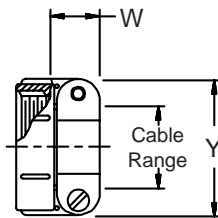

**STYLE A
Medium Duty
(Table XI)**