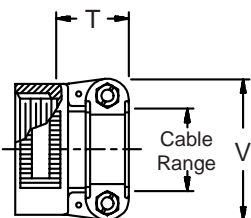

**CONNECTOR
 DESIGNATORS
 A-F-H-L-S
 ROTATABLE
 COUPLING
 TYPE B INDIVIDUAL
 AND/OR OVERALL
 SHIELD TERMINATION**

**STYLE 2
 (STRAIGHT
 See Note 1)**

**STYLE 2
 (45° & 90°
 See Note 1)**

**STYLE H
 Heavy Duty
 (Table X)**