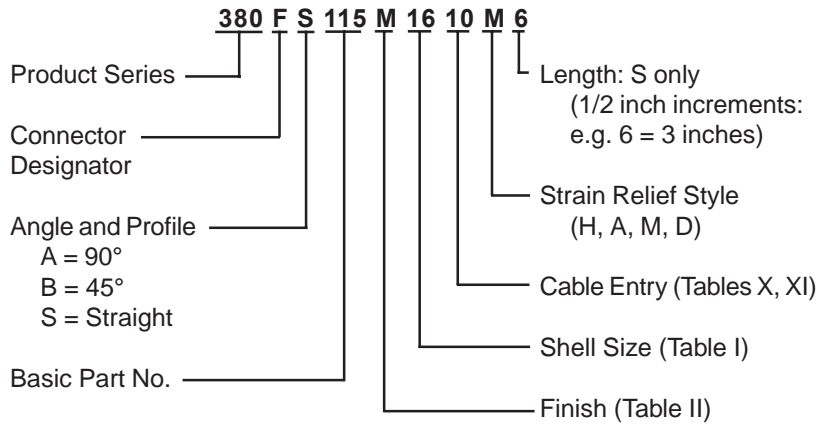

**CONNECTOR
 DESIGNATORS
 A-F-H-L-S
 ROTATABLE
 COUPLING
 TYPE B INDIVIDUAL
 AND/OR OVERALL
 SHIELD TERMINATION**

**STYLE 2
 (STRAIGHT
 See Note 1)**

**STYLE 2
 (45° & 90°
 See Note 1)**

**STYLE H
 Heavy Duty
 (Table X)**

**STYLE A
 Medium Duty
 (Table XI)**

**STYLE M
 Medium Duty
 (Table XI)**

**STYLE D
 Medium Duty
 (Table XI)**