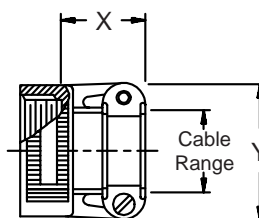

**STYLE M
Medium Duty
(Table XI)**