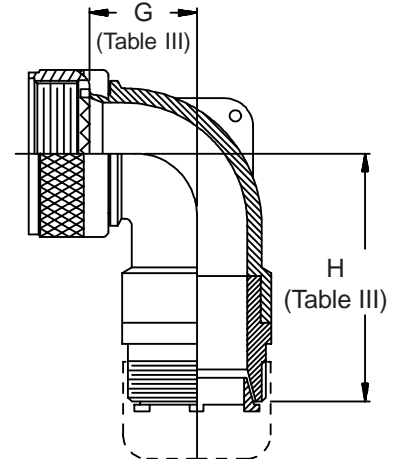

**CONNECTOR
 DESIGNATORS
 A-F-H-L-S
 ROTATABLE
 COUPLING
 TYPE B INDIVIDUAL
 AND/OR OVERALL
 SHIELD TERMINATION**

**STYLE 2
 (STRAIGHT
 See Note 1)**

**STYLE 2
 (45° & 90°
 See Note 1)**

**STYLE H
 Heavy Duty
 (Table X)**

**STYLE A
 Medium Duty
 (Table XI)**

**STYLE M
 Medium Duty
 (Table XI)**

**STYLE D
 Medium Duty
 (Table XI)**