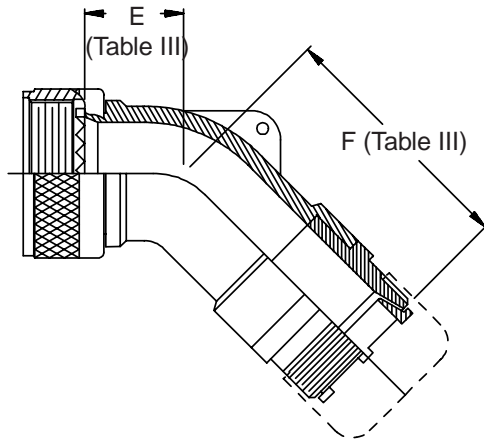

**CONNECTOR
 DESIGNATORS
 A-F-H-L-S
 ROTATABLE
 COUPLING
 TYPE B INDIVIDUAL
 AND/OR OVERALL
 SHIELD TERMINATION**

**STYLE 2
 (STRAIGHT
 See Note 1)**

**STYLE 2
 (45° & 90°
 See Note 1)**

**STYLE H
 Heavy Duty
 (Table X)**

**STYLE A
 Medium Duty
 (Table XI)**

**STYLE M
 Medium Duty
 (Table XI)**

**STYLE D
 Medium Duty
 (Table XI)**