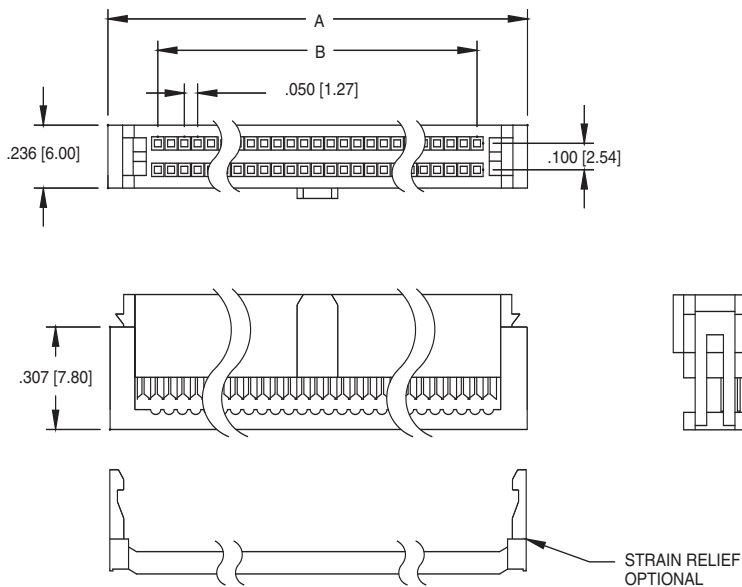

HFCS-A
.050" X .050"

HFCS-A-34-SG

PART No. & POSITIONS	DIMENSIONS	
	A	B
HFCS-A-10	.413 [10.50]	.450 [5.08]
HFCS-A-20	.665 [16.90]	.450 [11.43]
HFCS-A-26	.815 [20.70]	.600 [15.24]
HFCS-A-34	1.016 [25.80]	.800 [20.32]
HFCS-A-40	1.165 [29.60]	.950 [24.13]
HFCS-A-50	1.413 [35.90]	1.200 [30.48]

HFCS
.050" X .100"

HFCS-40-SG

PART No. & POSITIONS	Dimensions	
	A	B
HFCS-10	0.200 [11.10]	0.437 [5.08]
HFCS-20	0.450 [17.45]	0.687 [11.43]
HFCS-30	0.700 [23.80]	0.937 [17.78]
HFCS-40	0.950 [30.15]	1.187 [24.13]
HFCS-50	1.200 [36.50]	1.437 [30.48]
HFCS-60	1.450 [42.85]	1.687 [36.83]
HFCS-70	1.700 [49.20]	1.937 [43.18]
HFCS-80	1.950 [55.55]	2.187 [49.53]
HFCS-90	2.200 [61.90]	2.437 [55.88]
HFCS-100	2.450 [68.25]	2.687 [62.23]