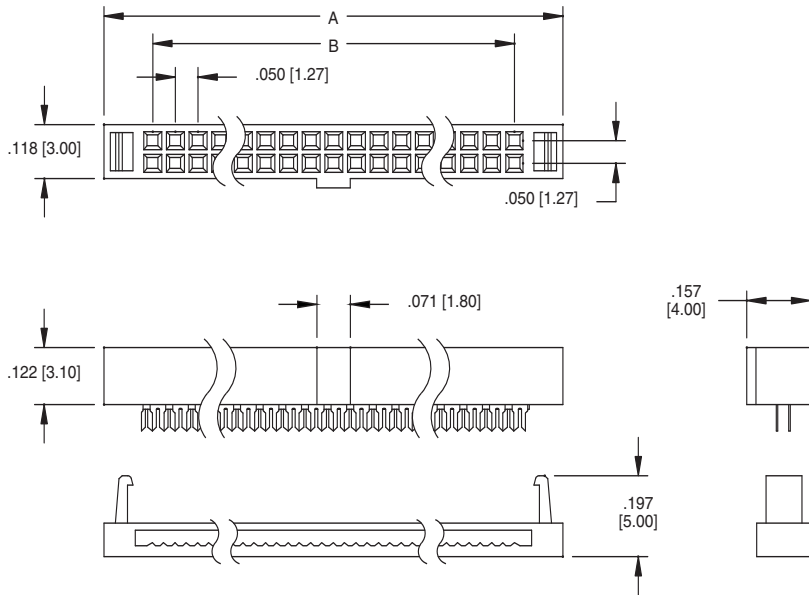

HFCS-A
.050" X .050"

HFCS-A-34-SG

PART No. & POSITIONS	DIMENSIONS	
	A	B
HFCS-A-10	.413 [10.50]	.450 [5.08]
HFCS-A-20	.665 [16.90]	.450 [11.43]
HFCS-A-26	.815 [20.70]	.600 [15.24]
HFCS-A-34	1.016 [25.80]	.800 [20.32]
HFCS-A-40	1.165 [29.60]	.950 [24.13]
HFCS-A-50	1.413 [35.90]	1.200 [30.48]

HFCS
.050" X .100"

HFCS-40-SG

PART No. & POSITIONS	Dimensions	
	A	B
HFCS-10	0.200 [11.10]	0.437 [5.08]
HFCS-20	0.450 [17.45]	0.687 [11.43]
HFCS-30	0.700 [23.80]	0.937 [17.78]
HFCS-40	0.950 [30.15]	1.187 [24.13]
HFCS-50	1.200 [36.50]	1.437 [30.48]
HFCS-60	1.450 [42.85]	1.687 [36.83]
HFCS-70	1.700 [49.20]	1.937 [43.18]
HFCS-80	1.950 [55.55]	2.187 [49.53]
HFCS-90	2.200 [61.90]	2.437 [55.88]
HFCS-100	2.450 [68.25]	2.687 [62.23]