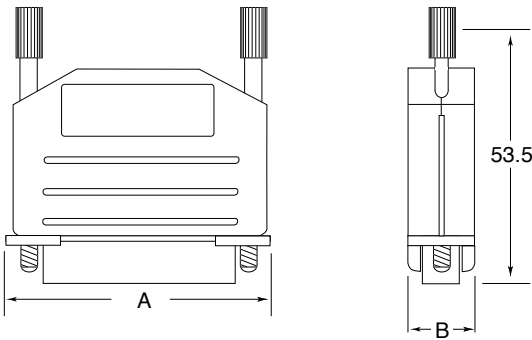

D TYPE CONNECTOR HOODS

- One Piece Design
- Black, Grey, Green, Red, Blue or Yellow Available
- 9, 15, 25 or 37 way
- UL Approved

PLASTIC HOODS

OUTLINE DRAWING

| | A | B | Max Cable O.D. |
|--------|----------|----------|-----------------------|
| 9 WAY | 35.0 | 17 | 8.4 |
| 15 WAY | 41.0 | 16 | 12 |
| 25 WAY | 54.5 | 15 | 12 |
| 37 WAY | 71.0 | 17 | 14 |

Dimension - mm

SECTION 11

ORDERING INFORMATION

| DBC | D | PH | 09 | BLK |
|---------------------|----------|-------------------|---|---|
| Dubilier Connectors | D style | Hood Style | N° of Ways | Colour |
| | | PH = Plastic Hood | 09 = 9ways 15 = 15ways 25 = 25ways 37 = 37ways | BLK = Black GRY = Grey GRN = Green RED = Red BLU = Blue YEL = Yellow |