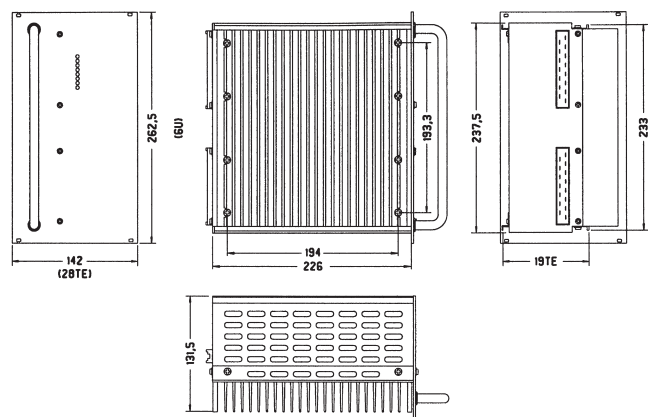

Technical Illustrations C3700

Note:

1) Input by external PFC module also suitable
2) External fan recommended
3) Suited for wall-mount, alternatives upon request