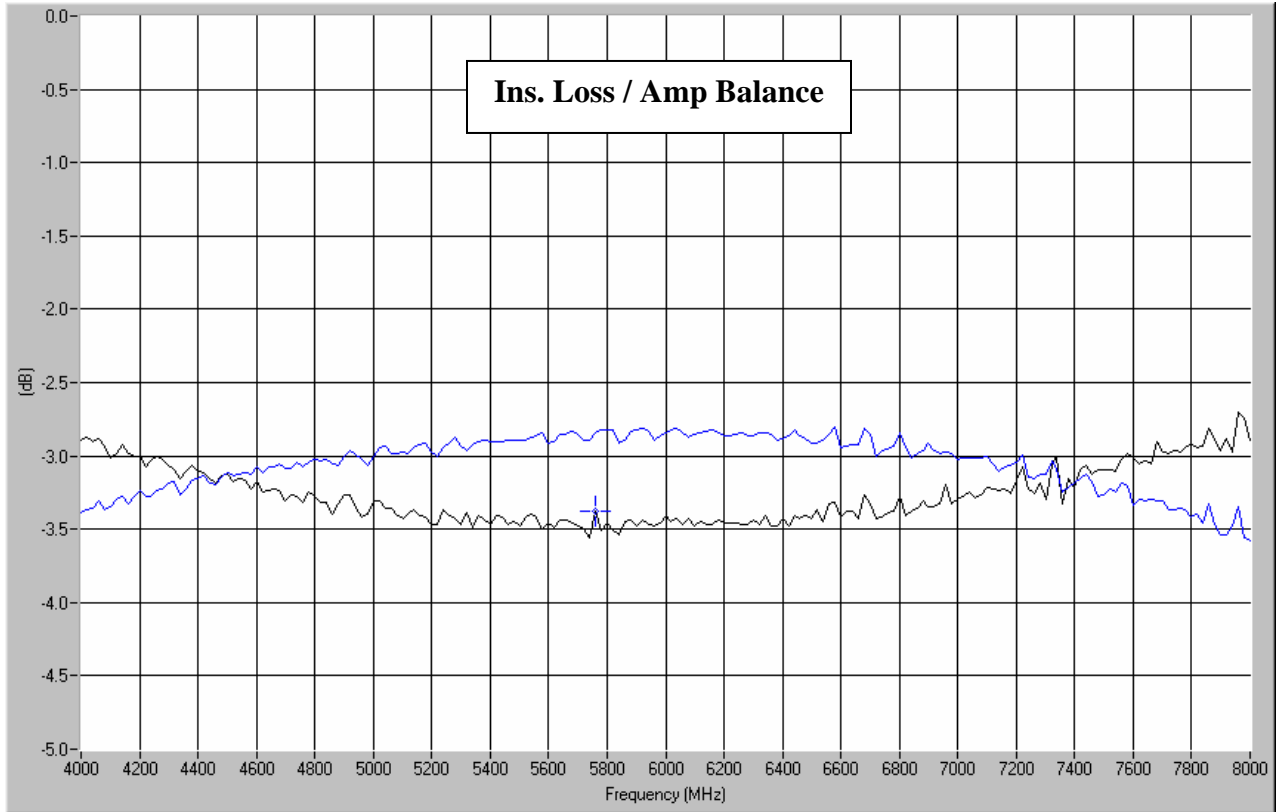

Typical Test Data Plots

USA/Canada: (315) 432-8909
Toll Free: (800) 411-6596
Europe: +44 2392-232392