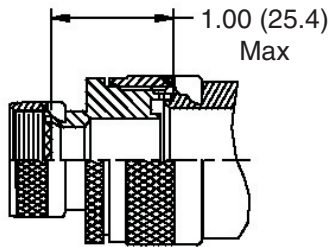

**CONNECTOR
DESIGNATORS**

**A-F-H-L-S
SELF-LOCKING
ROTATABLE
COUPLING**

**TYPE C OVERALL
SHIELD TERMINATION**

STYLE 2
(See Note 1)

STYLE L
Light Duty
(Table IV)

STYLE G
Light Duty
(Table V)