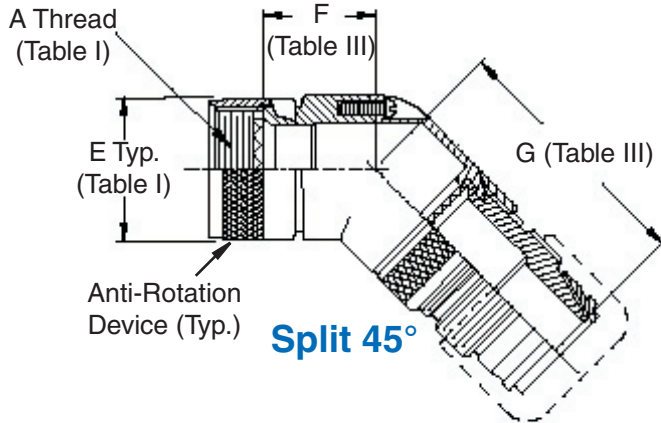

**CONNECTOR
DESIGNATORS**

**A-F-H-L-S
SELF-LOCKING
ROTATABLE
COUPLING**

**TYPE C OVERALL
SHIELD TERMINATION**

STYLE 2
(See Note 1)

STYLE L
Light Duty
(Table IV)

STYLE G
Light Duty
(Table V)