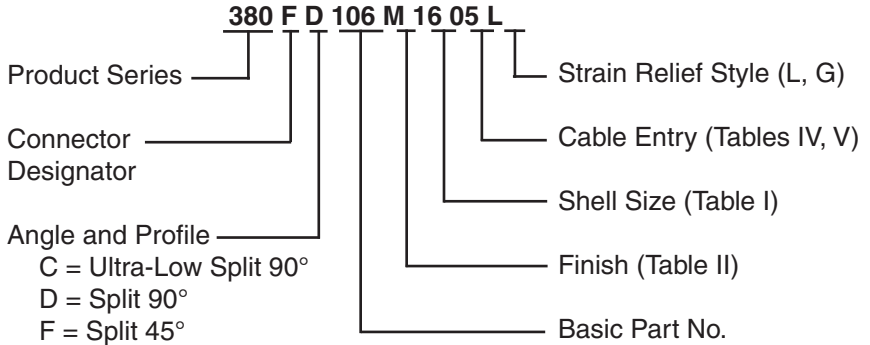

**CONNECTOR
DESIGNATORS**

**A-F-H-L-S
SELF-LOCKING
ROTATABLE
COUPLING**

**TYPE C OVERALL
SHIELD TERMINATION**

STYLE 2
(See Note 1)

STYLE L
Light Duty
(Table IV)

STYLE G
Light Duty
(Table V)