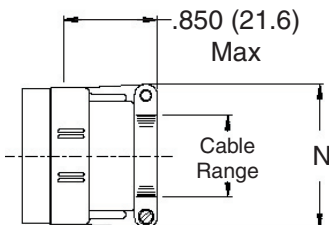

**CONNECTOR
DESIGNATORS**

**A-F-H-L-S
SELF-LOCKING
ROTATABLE
COUPLING**

**TYPE C OVERALL
SHIELD TERMINATION**

STYLE 2
(See Note 1)

STYLE L
Light Duty
(Table IV)

STYLE G
Light Duty
(Table V)