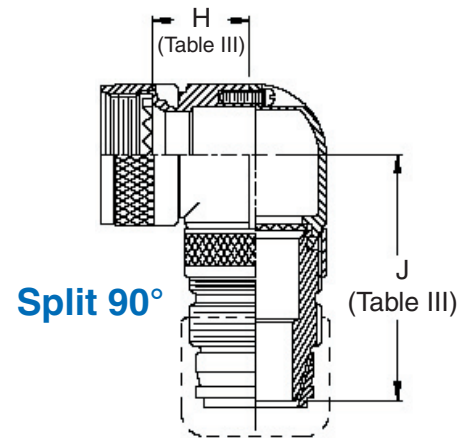

**CONNECTOR
DESIGNATORS**

**A-F-H-L-S
SELF-LOCKING
ROTATABLE
COUPLING**

**TYPE C OVERALL
SHIELD TERMINATION**

STYLE 2
(See Note 1)

STYLE L
Light Duty
(Table IV)

STYLE G
Light Duty
(Table V)