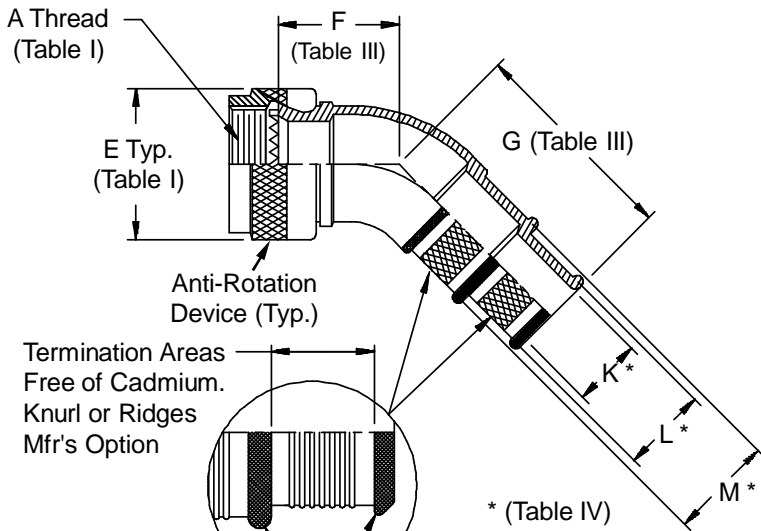

**CONNECTOR  
 DESIGNATORS  
 A-F-H-L-S  
 SELF-LOCKING  
 ROTATABLE  
 COUPLING**

Polysulfide Stripes  
 P Option

**STYLE 2**  
 (See Note 1)

Band Option  
 (K Option Shown -  
 See Note 3)