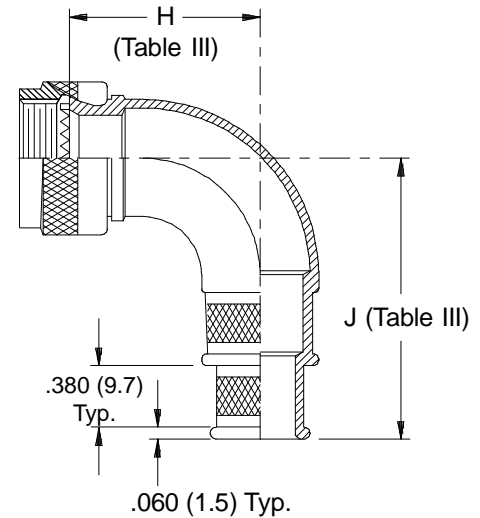

**CONNECTOR  
 DESIGNATORS  
 A-F-H-L-S  
 SELF-LOCKING  
 ROTATABLE  
 COUPLING**

Polysulfide Stripes  
 P Option

**STYLE 2**  
 (See Note 1)

Band Option  
 (K Option Shown -  
 See Note 3)