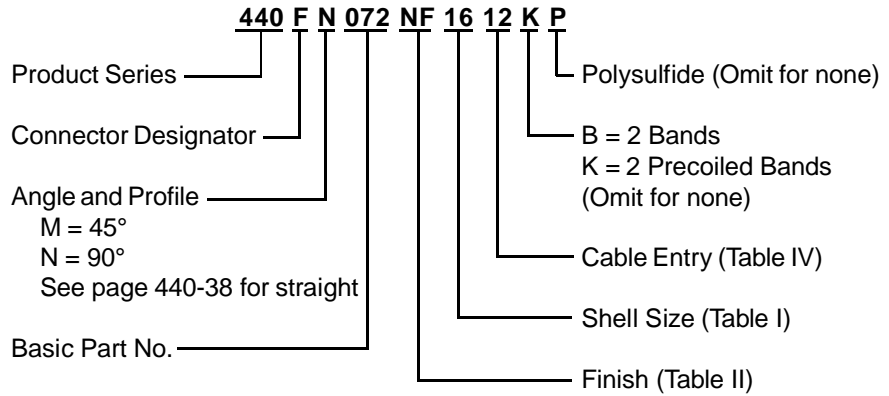

**CONNECTOR  
 DESIGNATORS  
 A-F-H-L-S  
 SELF-LOCKING  
 ROTATABLE  
 COUPLING**

Polysulfide Stripes  
 P Option

**STYLE 2**  
 (See Note 1)

Band Option  
 (K Option Shown -  
 See Note 3)