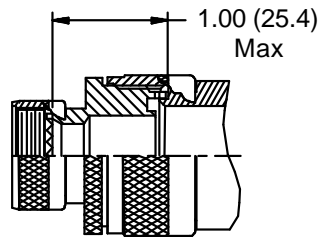

**CONNECTOR  
 DESIGNATORS  
 A-F-H-L-S  
 SELF-LOCKING  
 ROTATABLE  
 COUPLING**

Polysulfide Stripes  
 P Option

**STYLE 2**  
 (See Note 1)

Band Option  
 (K Option Shown -  
 See Note 3)