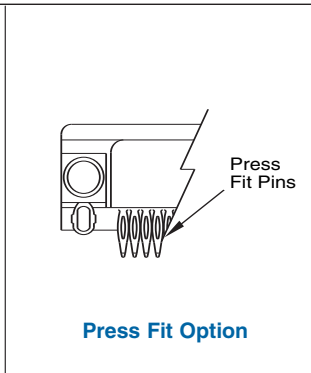

PLUG

DB25-PL-25

SOCKET

DB25-SL-24

Unit: Inch [mm]

Pos.	PLUG	SOCKET	DIMENSIONS	
	A	A	B	C
9	.666 [16.92]	.643 [16.33]	.984 [24.99]	1.213 [30.81]
15	.994 [25.25]	.971 [24.66]	1.312 [33.32]	1.541 [39.14]
25	1.534 [38.96]	1.511 [38.38]	1.852 [47.04]	2.088 [53.04]
37	2.182 [55.43]	2.159 [54.84]	2.500 [63.50]	2.729 [69.32]