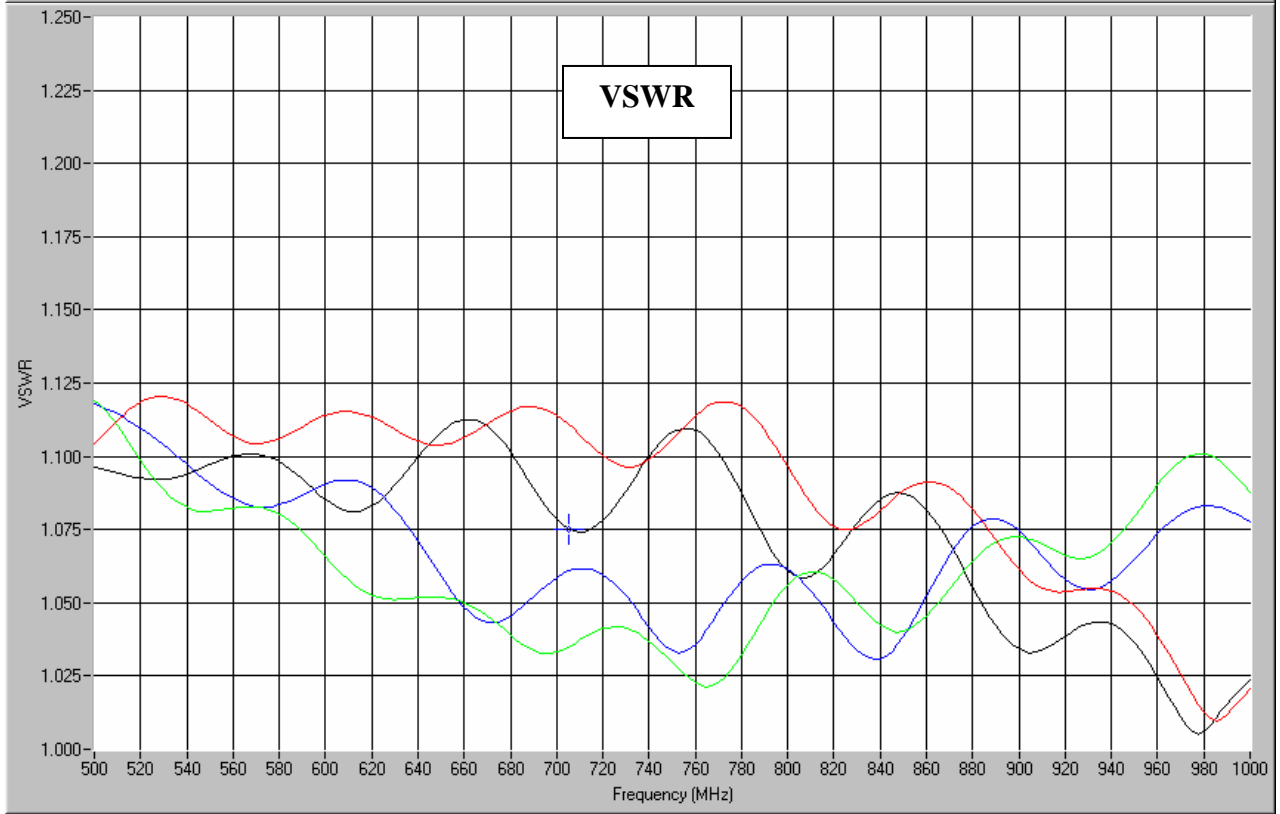

Typical Test Data Plots

USA/Canada: (315) 432-8909  
 Toll Free: (800) 411-6596  
 Europe: +44 2392-232392

### Typical Test Data Plots