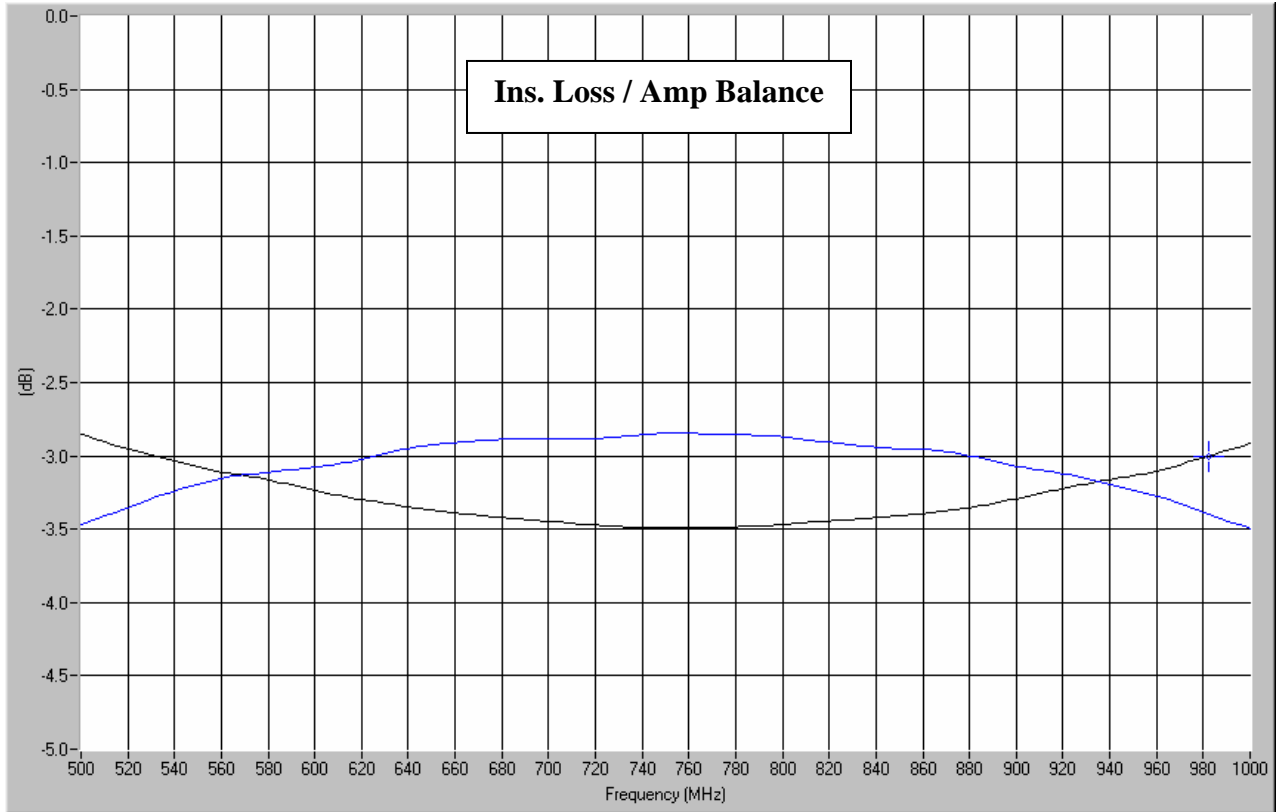

Typical Test Data Plots

USA/Canada: (315) 432-8909  
 Toll Free: (800) 411-6596  
 Europe: +44 2392-232392

### Typical Test Data Plots