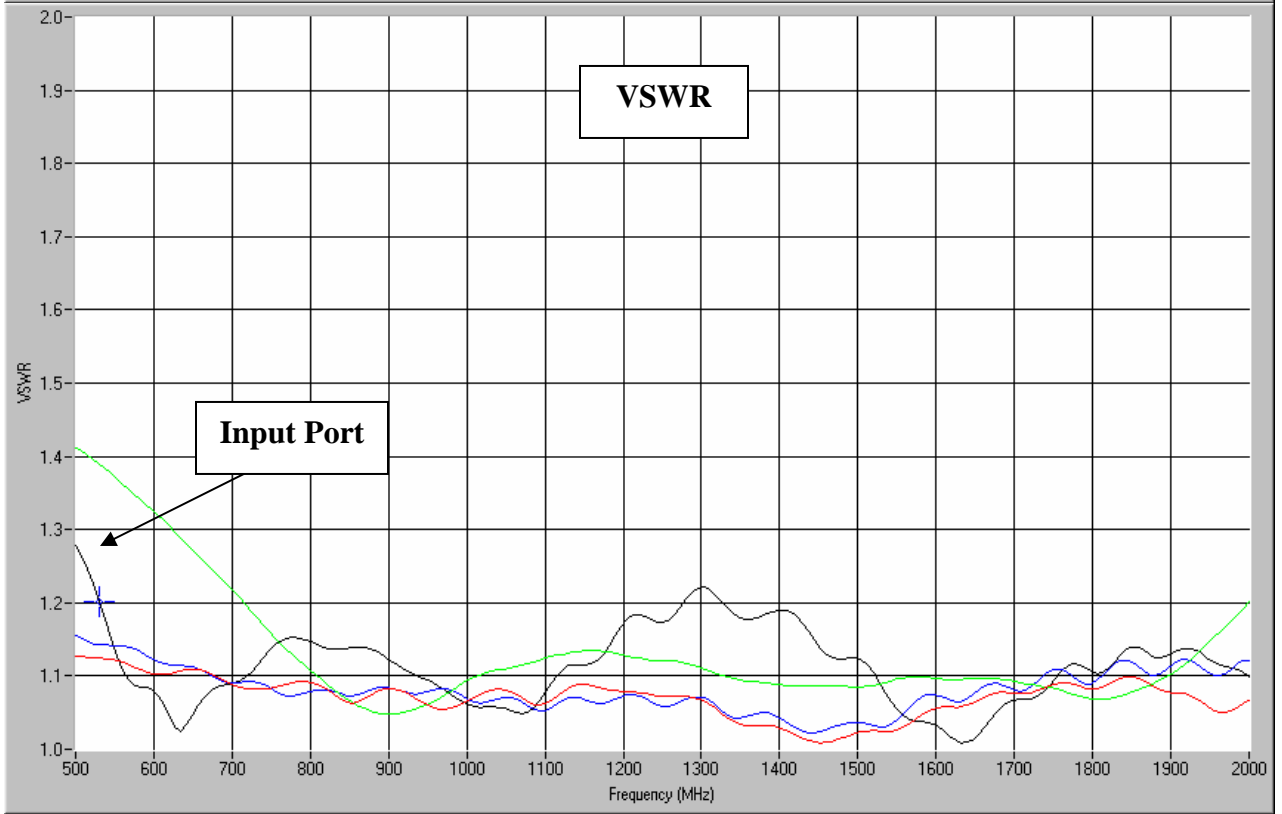

Typical Test Data Plots

USA/Canada: (315) 432-8909  
 Toll Free: (800) 411-6596  
 Europe: +44 2392-232392

### Typical Test Data Plots