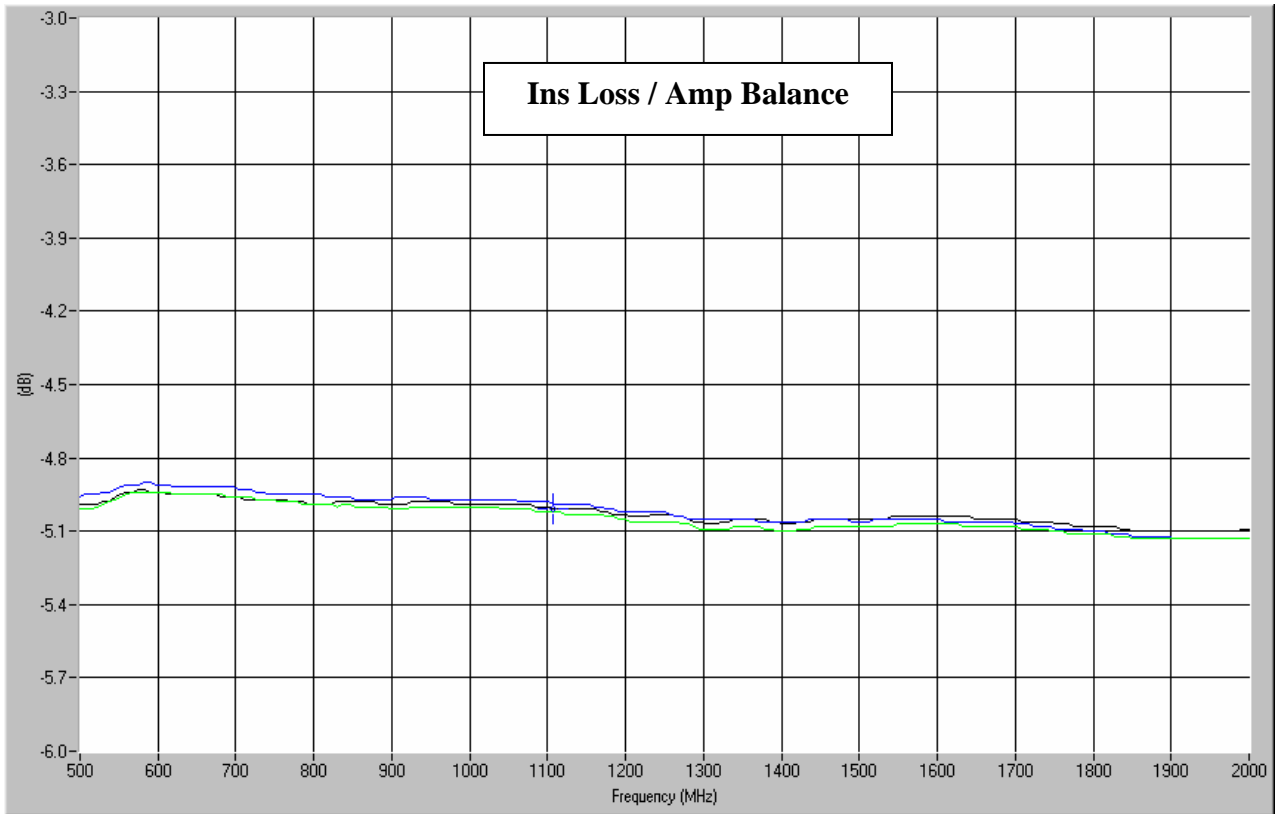

Typical Test Data Plots

USA/Canada: (315) 432-8909  
 Toll Free: (800) 411-6596  
 Europe: +44 2392-232392

### Typical Test Data Plots