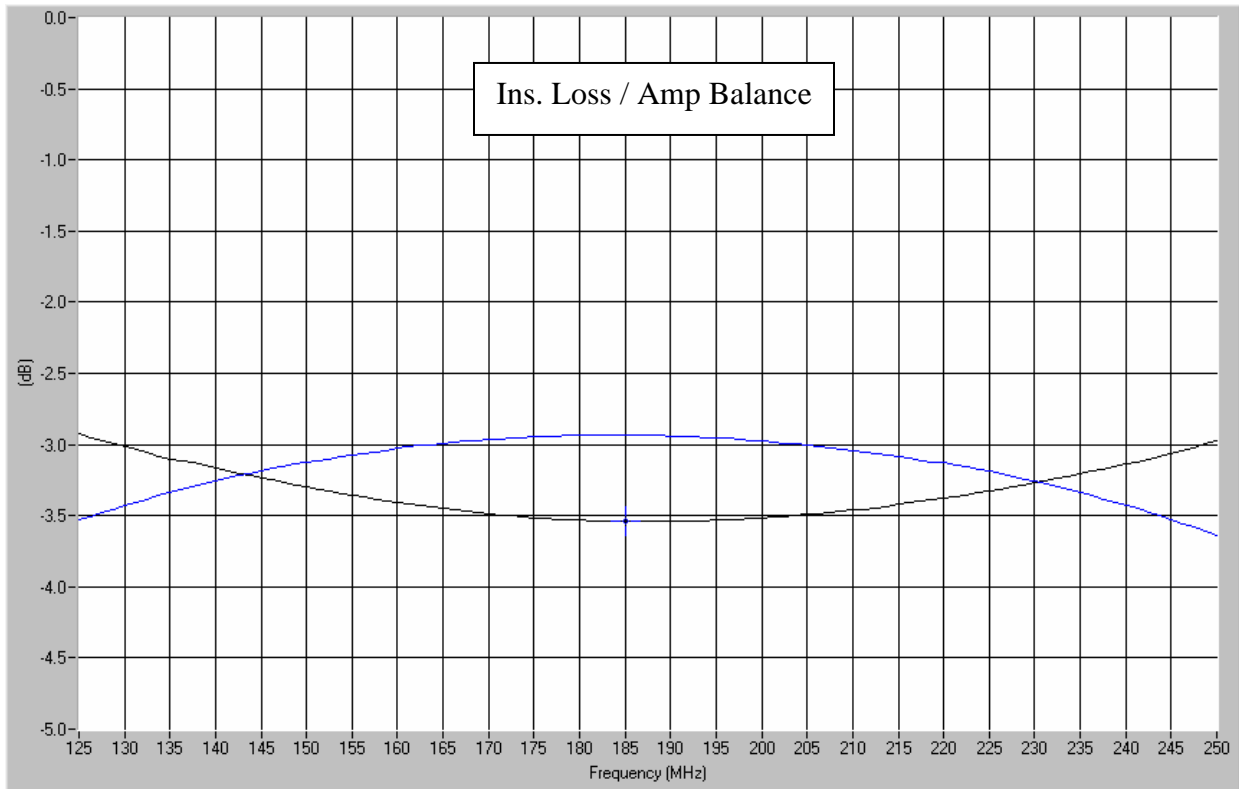

## Typical Test Data Plots

USA/Canada: (315) 432-8909  
Toll Free: (800) 411-6596  
Europe: +44 2392-232392

**Anaren**  
What'll we think of next?™