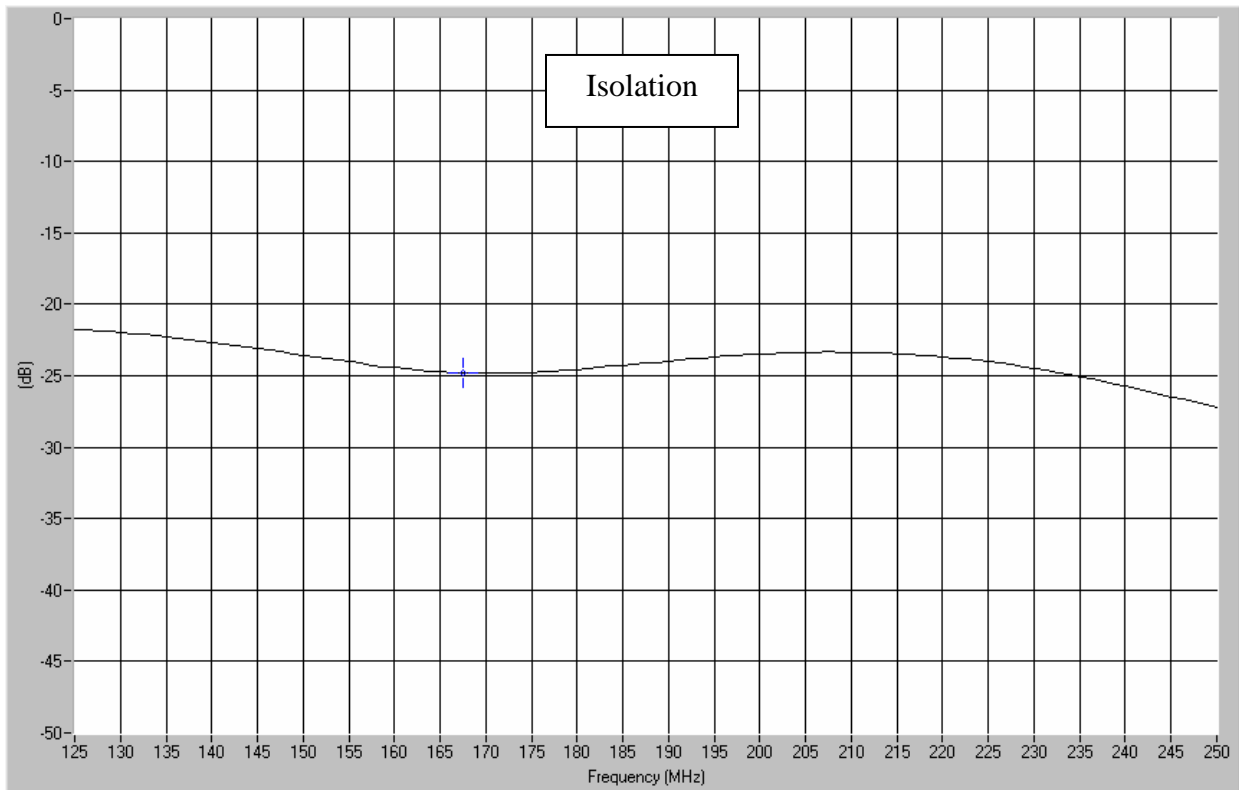

## Typical Test Data Plots

USA/Canada: (315) 432-8909  
Toll Free: (800) 411-6596  
Europe: +44 2392-232392

**Anaren**  
What'll we think of next?™