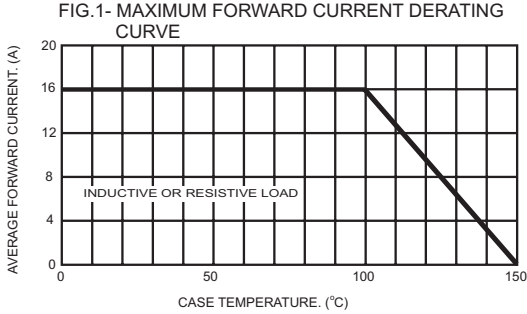

**RATINGS AND CHARACTERISTIC CURVES (HER1601PT THRU HER1608PT)**

**FIG.6- REVERSE RECOVERY TIME CHARACTERISTIC AND TEST CIRCUIT DIAGRAM**