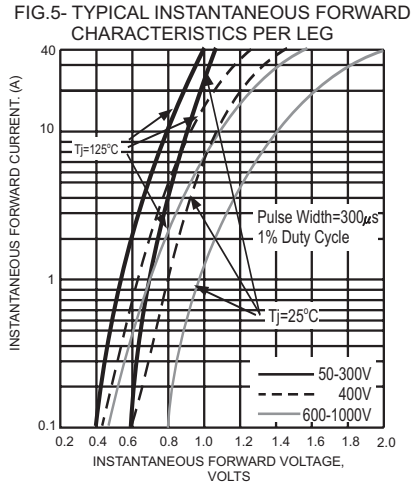

**RATINGS AND CHARACTERISTIC CURVES (HER1601PT THRU HER1608PT)**

**FIG.6- REVERSE RECOVERY TIME CHARACTERISTIC AND TEST CIRCUIT DIAGRAM**