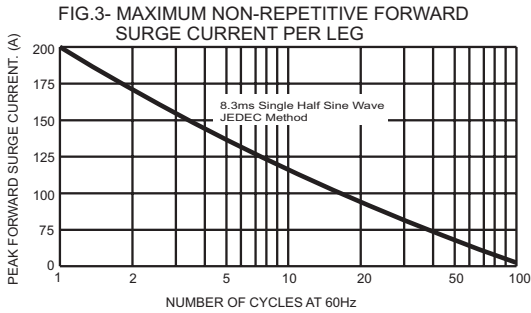

**RATINGS AND CHARACTERISTIC CURVES (HER1601PT THRU HER1608PT)**

**FIG.6- REVERSE RECOVERY TIME CHARACTERISTIC AND TEST CIRCUIT DIAGRAM**