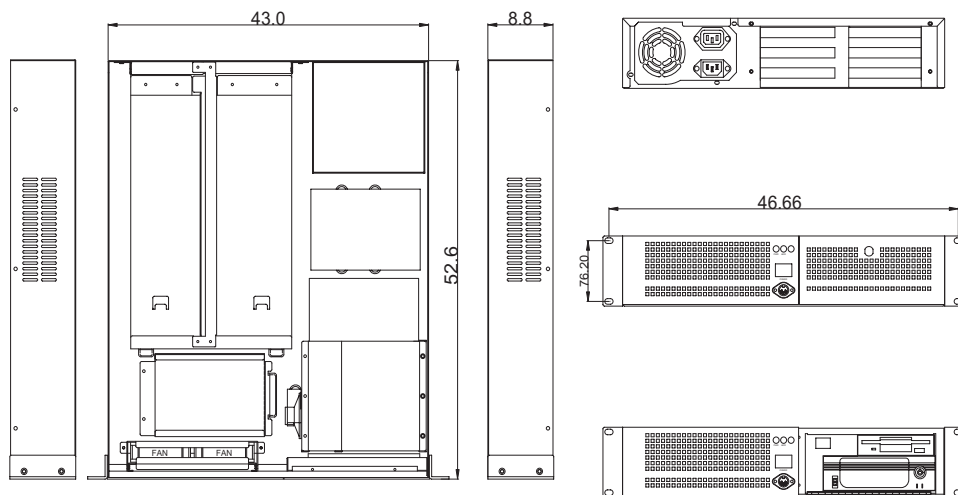

Chassis

RC-120

19" 2U High, Full-size Rackmount Chassis with 2-Slot Backplane & 250W P/S

★ Features

- 19" 2U high, industrial all steel rugged chassis
- 250W auto range 85~265VAC power supply input module chassis for most cost down applications
- One 5.25" CD-ROM and one 3.5" FDD spaces; three 3.5" HDD spaces
- Two 6cm ball bearing cooling fans
- FCC/CE industrial Class A approval

★ Front Side Description

- The front panel of RC-120 displays one power switch, three LED indicators, one reset switch and one extra keyboard connector.
- Two 6cm ball bearing cooling fans are also present, ventilating the chassis from the front side.
- The RC-120 provides an easy assembly for one 3.5" FDD and one 5.25" CD-ROM.

★ Ordering Guide

RC-120B

19" 2U High, Full-size Rackmount Chassis (Black color)

RC-120BA

19" 2U High, Full-size Rackmount Chassis (Black color) with 250W Power Supply

RC-120B-6SD2

19" 2U High, Full-size Rackmount Chassis (Black color) with HPCI-6SD2 Backplane

RC-120BA-6SD2

19" 2U High, Full-size Rackmount Chassis (Black color) with HPCI-6SD2 Backplane and 250W Power Supply

★ Specifications

- * **Chassis:** 19" 2U high, industrial all steel rugged chassis
- * **Drive Space:** One 5.25" CD-ROM and one 3.5" FDD spaces on front panel; three 3.5" HDD spaces
- * **Thermal Solution:** Two 6cm ball bearing cooling fans
- * **Altitude:** 15,000 feet
- * **Power Supply:** 250W auto range 85~265VAC power supply
- * **Temperature:** 0~50°C (operating); 0~70°C (storage)
- * **Humidity:** 5~95%; non-condensing
- * **Safety Standard:** FCC/CE on chassis and FCC/CE/UL/TUV on power supply
- * **Dimensions:** 43.0 x 8.8 x 52.6 cm