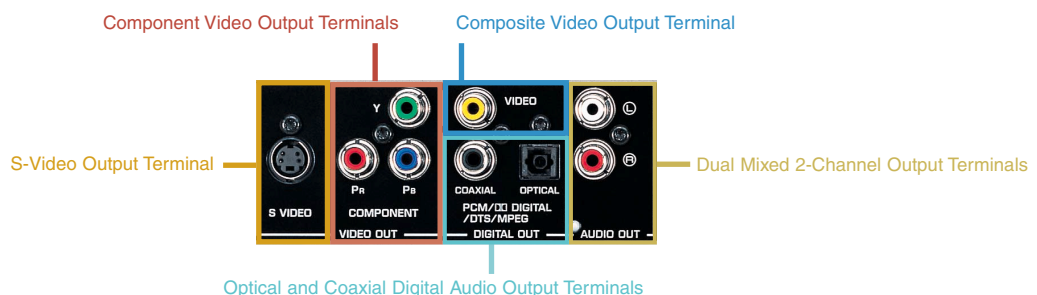

DV-SL100 Extensive Connections