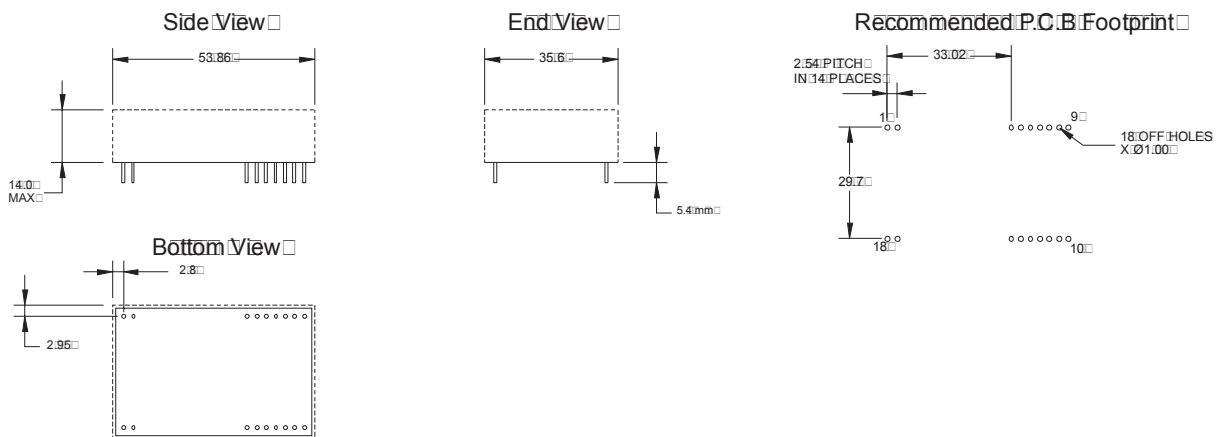

MECHANICAL

©2003 Bel Fuse Inc. Specifications subject to change without notice. 12.10.03

CORPORATE

Bel Fuse Inc.
206 Van Vorst Street
Jersey City, NJ 07302
Tel 201-432-0463
Fax 201-432-9542
www.belfuse.com

FAR EAST

Bel Fuse Ltd.
8F / 8 Luk Hop Street
San Po Kong
Kowloon, Hong Kong
Tel 852-2328-5515
Fax 852-2352-3706
www.belfuse.com

EUROPE

Bel Stewart Connector
45/46 Riverside
Medway City Estate
Rochester, Kent ME2 4DP U.K.
Tel 44-1634-722890
Fax 44-1634-716677
www.belfuse.com