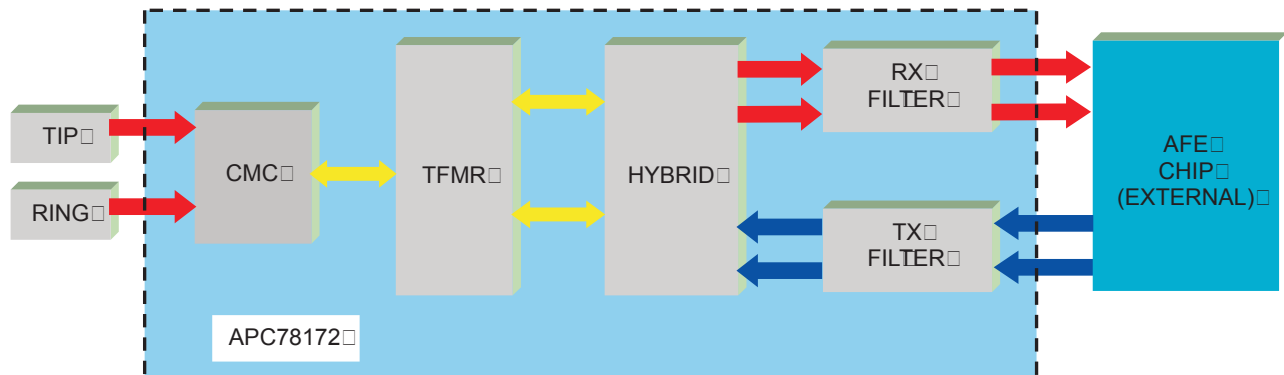

APC78172 ANNEX B
APC78172DT ANNEX B. DT (DEUTSCHE TELEKOM)
APC78172

FEATURES

- APC78172 is designed to interface with Alcatel's MTC20156 ADSL/ISDN transceiver chipset to optimize the customer premises equipment (CPE) designs. The hybrid contains components required between the analog front end chip and the Telco connector, including the line interface transformer, common mode choke, line protection circuitry and transmit and receive filters.
- Excludes line driver and input capacitors (see note 2)
- Pin compatible with Annex A module APC78106
- 1500V line isolation transformer
- Complies with EN60950-1:2001 (Supplementary Isolation)

ELECTRICAL SPECIFICATIONS

Description	Passband Frequency	Stopband Frequency	Insertion Loss dB max	Return Loss dB min	Attenuation dB min
Rx Filter HPF	280 kHz to 1 MHz	0 to 276 kHz	-10	-15	-40
Tx Filter BPF	130 kHz to 276 kHz	0 to 125kHz	16	-15	-40

* Trans Hybrid loss through TX/RX \geq 20dB

BLOCK DIAGRAM

NOTES: ALL TRACES BETWEEN APC PINS 10 AND 14 AND ELANTEC LINE DRIVER PINS 3 AND 5 RESPECTIVELY MUST BE KEPT SYMMETRICAL, PARALLEL AND EQUIDISTANT.
 APP DIAGRAM SHOWS LOCATION OF 2 X 820pF CAPACITORS TO BE ADDED EXTERNALLY.

PINS 1-2 = TNV; PINS 3-16 = SELV

Pin No.	Description	Pin No.	Description	Pin No.	Description
1	Tip	7	GND	13	N/C
2	Ring	8	RXP	14	8016 Pin 21/ EL1510C pin 5
3	TXN	9	RXN	15	8016 Pin 23/ EL1510C pin 7
4	TXP	10	8016 Pin 4/ EL1510C pin 3	16	8016 Pin 22/ EL1510C pin 6
5	A_GND_TX	11	8016 Pin 2/ EL1510C pin 1	17	N/C
6	N/C	12	8016 Pin 3/ EL1510C pin 2	18	N/C