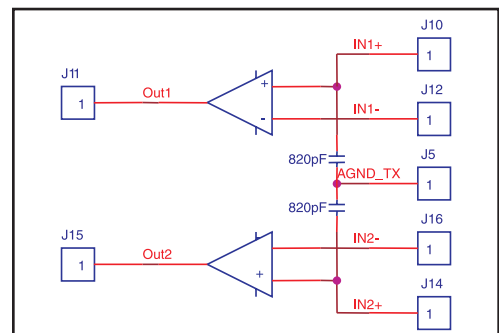

NOTES: ALL TRACES BETWEEN APC PINS 10 AND 14 AND ELANTEC LINE DRIVER PINS 3 AND 5 RESPECTIVELY MUST BE KEPT SYMMETRICAL, PARALLEL AND EQUIDISTANT.
APP DIAGRAM SHOWS LOCATION OF 2 X 820pF CAPACITORS TO BE ADDED EXTERNALLY.

PINS 1-2 = TNV; PINS 3-16 = SELV

Pin No.	Description	Pin No.	Description	Pin No.	Description
1	Tip	7	GND	13	N/C
2	Ring	8	RXP	14	8016 Pin 21/ EL1510C pin 5
3	TXN	9	RXN	15	8016 Pin 23/ EL1510C pin 7
4	TXP	10	8016 Pin 4/ EL1510C pin 3	16	8016 Pin 22/ EL1510C pin 6
5	A_GND_TX	11	8016 Pin 2/ EL1510C pin 1	17	N/C
6	N/C	12	8016 Pin 3/ EL1510C pin 2	18	N/C

APC78172 APPLICATION DIAGRAM