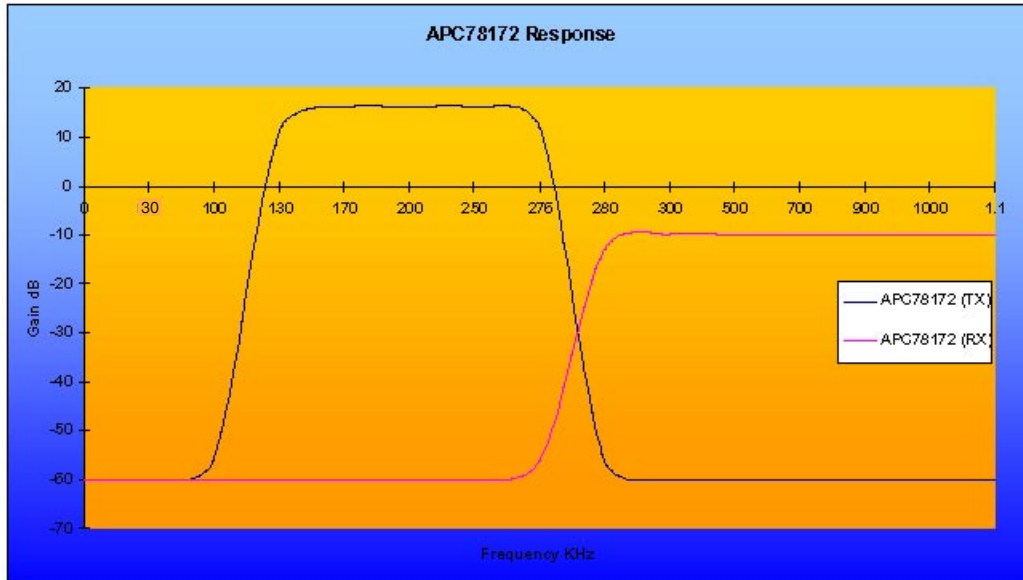

FREQUENCY RESPONSE