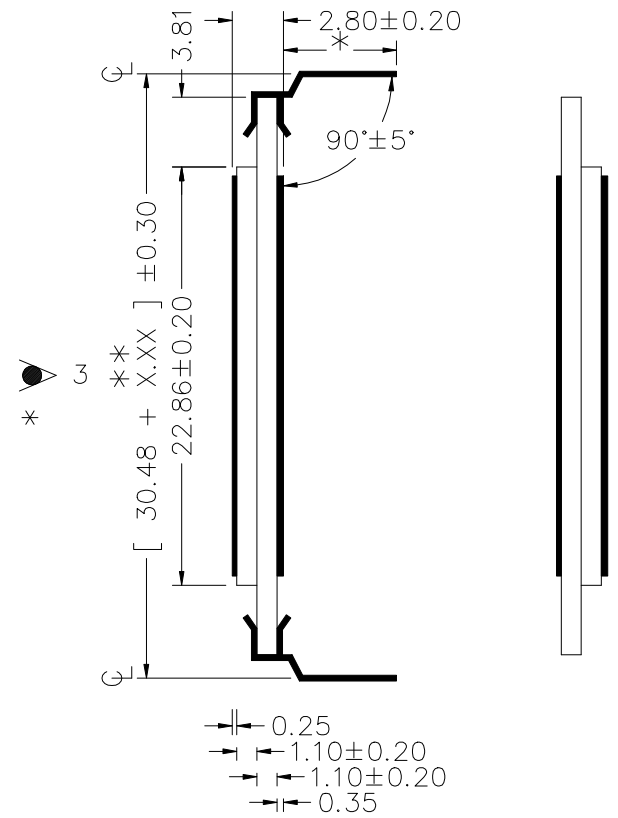

VI-602-DP, VI-602-2

DRIVER : OKI MSM58292, HD61603

-DP

-2