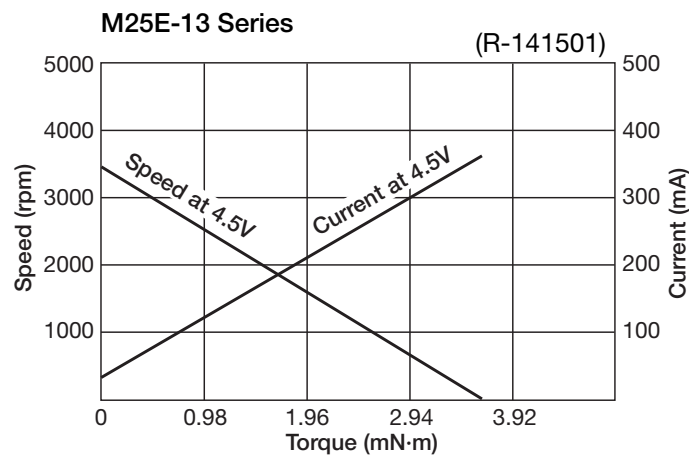

DC Mini-Motors M25E-13 Series

DC Mini-Motors

Applications

1. CD-ROM
2. CD-R/RW
3. DVD-ROM Drive
4. CD, MD, DVD Player

SPECIFICATIONS

Items	SPEC-NO	R-141501
Rated Voltage (V)		4.5
Voltage Range (V)		1.0~6.0
Rated Load (mN·m)		0.981
No Load Speed (rpm)		3500
No Load Current (mA)		22
Starting Torque (mN·m)		3.56
Rotation		CW/CCW
Application		LOADING

CHARACTERISTICS

DIMENSIONS

Unit : mm