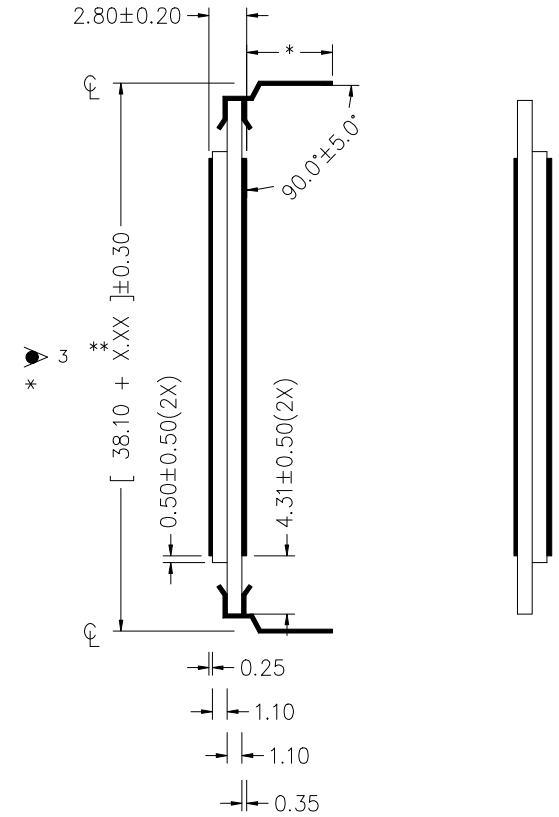

VI-607-DP, VI-607-2

DRIVER : OKI MSM58292, HD61603

-DP

-2