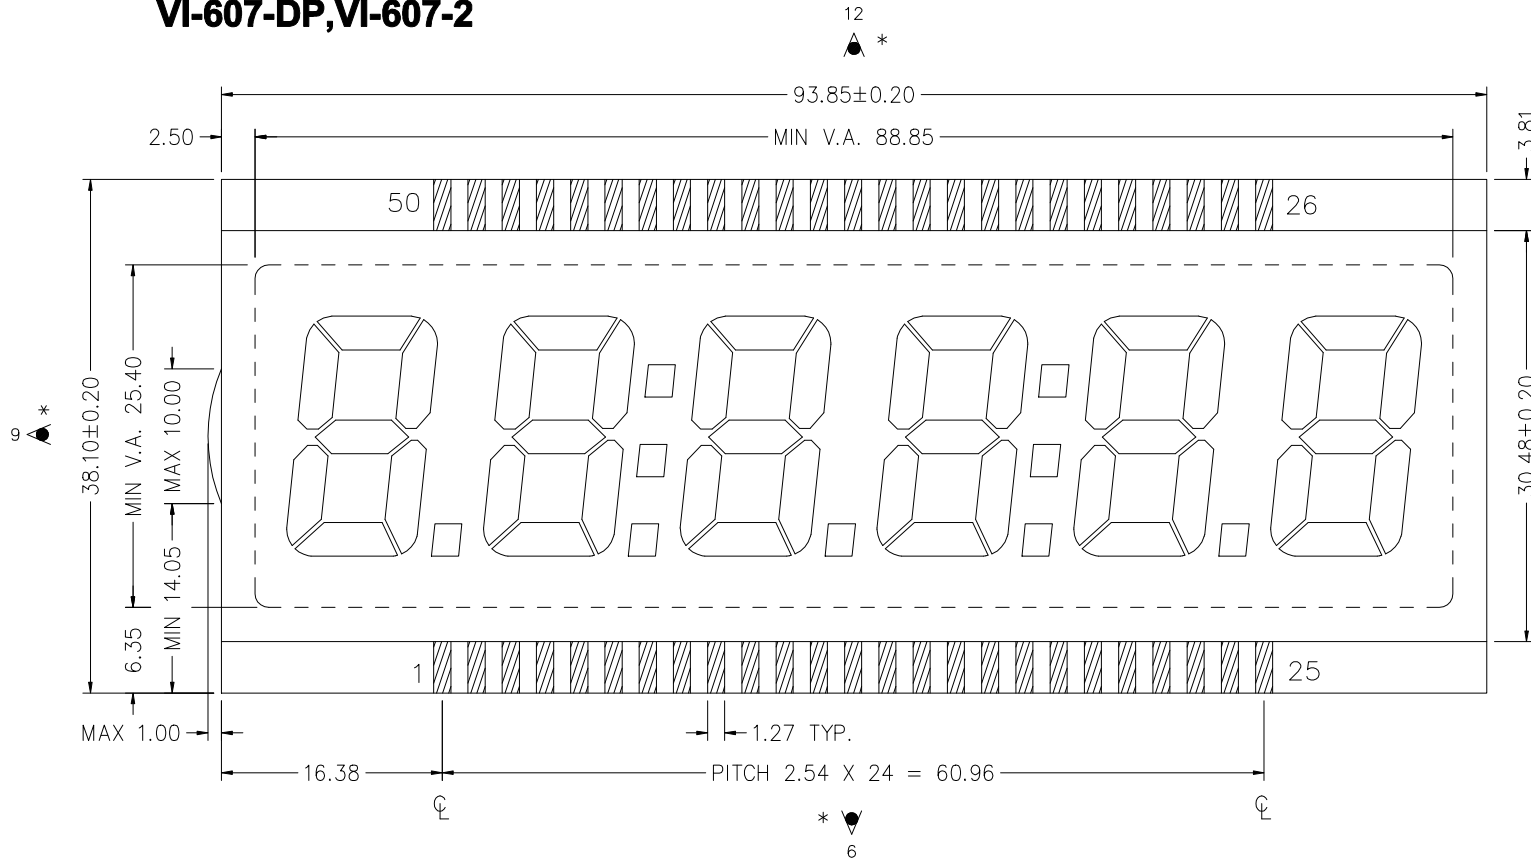

VI-607-DP, VI-607-2

DRIVER : OKI MSM58292, HD61603

-DP

-2