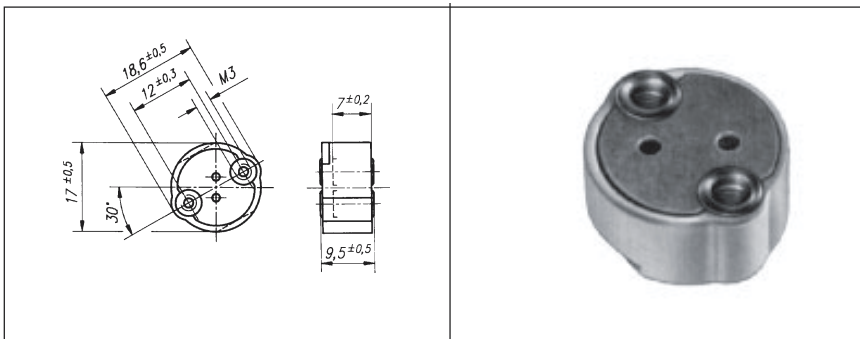

6.35mm Base Lampholders

H912

Lamp Base GZ6.35,(MR-16)
GY6.35
G6.35-1.25
G6.35
G6.35-1.0
Ceramic

Holder Maximum Ratings 50 Volts
12 Amps
230°C

Wire 18 AWG Stranded
Teflon Insulation
140mm Wire Length

H912-220 220mm Wire Length

H912-260 255mm Wire Length

H912-460 460mm Wire Length

H912-M3 M-3 Threaded
Mounting Inserts

H912-M3-255 M-3 Threaded
Mounting Inserts
255mm Wire Length

HX913

Lamp Base GZ6.35 (MR-16)
GY6.35
G6.35
Ceramic

Holder Maximum Ratings 24 Volts
12.5 Amps
230°C

H701A

Lamp Holder GY6.35
G6.35-1.25
GX6.35
G6.35
G6.35-1.0
GZ6.35
Ceramic

Holder Maximum Ratings 250 Volts
12 Amps
230°C

Wire 18 AWG Stranded
Teflon Insulation
140mm Wire Length

H7010A

Lamp Base GY6.35
Holder Ceramic

Maximum Ratings 250 Volts
12 Amps
230°C

Wire 18 AWG Stranded
Teflon Insulation
220mm Wire Length

6.35mm Base Lampholders

H918

Lamp Base GY6.35
G6.35-1.25
GX6.35
G6.35
G6.35-1.0
GZ6.35 (MR-16)
Ceramic

Holder Maximum Ratings 250 Volts
6 Amps
230°C