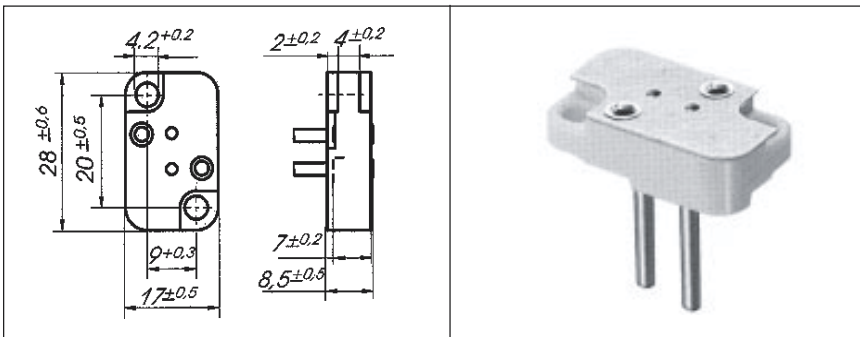

6.35mm Base Lampholders

H912

Lamp Base GZ6.35,(MR-16)
GY6.35
G6.35-1.25
G6.35
G6.35-1.0
Ceramic

Holder Maximum Ratings 50 Volts
12 Amps
230°C

Wire 18 AWG Stranded
Teflon Insulation
140mm Wire Length

H912-220 220mm Wire Length

H912-260 255mm Wire Length

H912-460 460mm Wire Length

H912-M3 M-3 Threaded
Mounting Inserts

H912-M3-255 M-3 Threaded
Mounting Inserts
255mm Wire Length

HX913

Lamp Base GZ6.35 (MR-16)
GY6.35
G6.35
Ceramic

Holder Maximum Ratings 24 Volts
12.5 Amps
230°C

H701A

Lamp Holder GY6.35
G6.35-1.25
GX6.35
G6.35
G6.35-1.0
GZ6.35
Ceramic

Holder Maximum Ratings 250 Volts
12 Amps
230°C

Wire 18 AWG Stranded
Teflon Insulation
140mm Wire Length

H7010A

Lamp Base GY6.35
Holder Ceramic

Maximum Ratings 250 Volts
12 Amps
230°C

Wire 18 AWG Stranded
Teflon Insulation
220mm Wire Length

6.35mm Base Lampholders

H918

Lamp Base GY6.35
G6.35-1.25
GX6.35
G6.35
G6.35-1.0
GZ6.35 (MR-16)
Ceramic

Holder Maximum Ratings 250 Volts
6 Amps
230°C