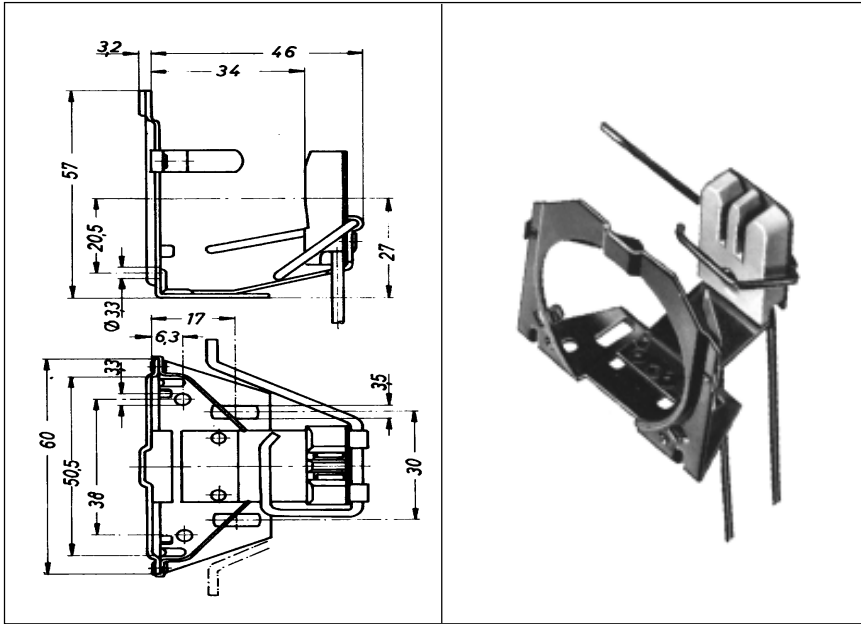

6.35mm Base Lampholders

H705

Lamp Base Holder GZ6.35 (MR-16)
Ceramic/Metal

Maximum Ratings
250 Volts
10 Amps
230°C

Wire
18 AWG Stranded
Silicone Insulation
130mm Wire Length