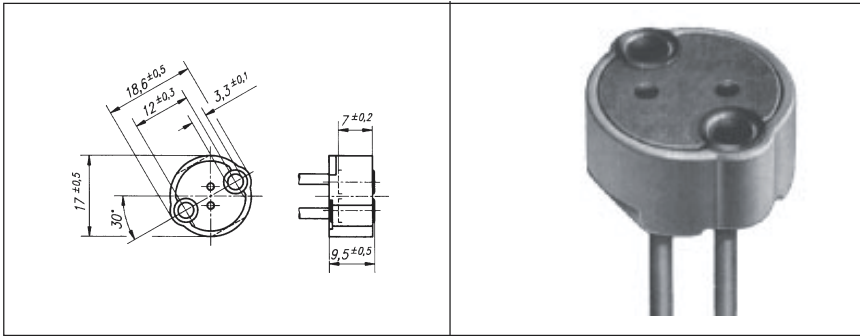

6.35mm Base Lampholders

H912

Lamp Base GZ6.35,(MR-16)
GY6.35
G6.35-1.25
G6.35
G6.35-1.0
Ceramic

Holder Maximum Ratings 50 Volts
12 Amps
230°C

Wire 18 AWG Stranded
Teflon Insulation
140mm Wire Length

H912-220 220mm Wire Length

H912-260 255mm Wire Length

H912-460 460mm Wire Length

H912-M3 M-3 Threaded
Mounting Inserts

H912-M3-255 M-3 Threaded
Mounting Inserts
255mm Wire Length

HX913

Lamp Base GZ6.35 (MR-16)
GY6.35
G6.35
Ceramic

Holder Maximum Ratings 24 Volts
12.5 Amps
230°C

H701A

Lamp Holder GY6.35
G6.35-1.25
GX6.35
G6.35
G6.35-1.0
GZ6.35
Ceramic

Holder Maximum Ratings 250 Volts
12 Amps
230°C

Wire 18 AWG Stranded
Teflon Insulation
140mm Wire Length

H7010A

Lamp Base GY6.35
Holder Ceramic

Maximum Ratings 250 Volts
12 Amps
230°C

Wire 18 AWG Stranded
Teflon Insulation
220mm Wire Length

6.35mm Base Lampholders

H918

Lamp Base GY6.35
G6.35-1.25
GX6.35
G6.35
G6.35-1.0
GZ6.35 (MR-16)
Ceramic

Holder Maximum Ratings 250 Volts
6 Amps
230°C