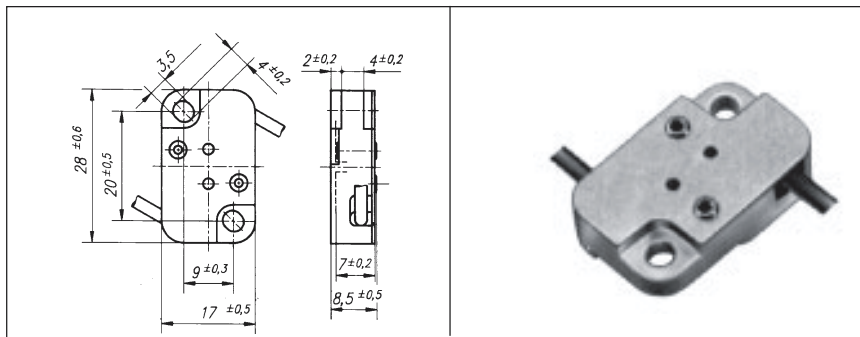

6.35mm Base Lampholders

H912

Lamp Base GZ6.35,(MR-16)
GY6.35
G6.35-1.25
G6.35
G6.35-1.0
Ceramic

Holder Maximum Ratings 50 Volts
12 Amps
230°C

Wire 18 AWG Stranded
Teflon Insulation
140mm Wire Length

H912-220 220mm Wire Length

H912-260 255mm Wire Length

H912-460 460mm Wire Length

H912-M3 M-3 Threaded
Mounting Inserts

H912-M3-255 M-3 Threaded
Mounting Inserts
255mm Wire Length

HX913

Lamp Base GZ6.35 (MR-16)
GY6.35
G6.35
Ceramic

Holder Maximum Ratings 24 Volts
12.5 Amps
230°C

H701A

Lamp Holder GY6.35
G6.35-1.25
GX6.35
G6.35
G6.35-1.0
GZ6.35
Ceramic

Holder Maximum Ratings 250 Volts
12 Amps
230°C

Wire 18 AWG Stranded
Teflon Insulation
140mm Wire Length

H7010A

Lamp Base GY6.35
Holder Ceramic

Maximum Ratings 250 Volts
12 Amps
230°C

Wire 18 AWG Stranded
Teflon Insulation
220mm Wire Length

6.35mm Base Lampholders

H918

Lamp Base GY6.35
G6.35-1.25
GX6.35
G6.35
G6.35-1.0
GZ6.35 (MR-16)
Ceramic

Holder Maximum Ratings 250 Volts
6 Amps
230°C