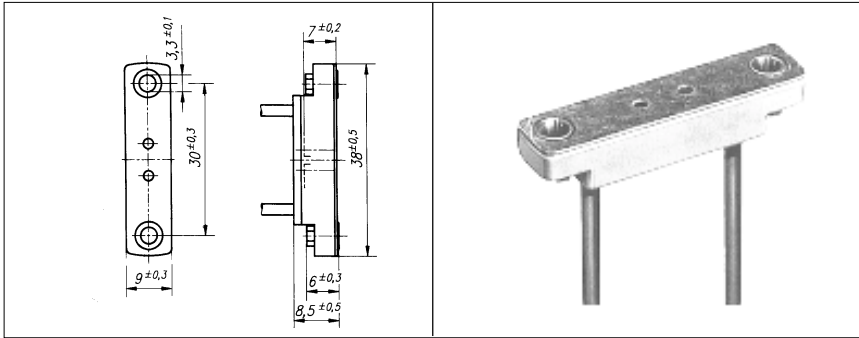

H912-260 255mm Wire Length

H912-460 460mm Wire Length

H912-M3 M-3 Threaded
Mounting Inserts

H912-M3-255 M-3 Threaded
Mounting Inserts
255mm Wire Length

HX913

Lamp Base GZ6.35 (MR-16)
GY6.35
G6.35
Ceramic

Holder Maximum Ratings 24 Volts
12.5 Amps
230°C

H701A

Lamp Holder GY6.35
G6.35-1.25
GX6.35
G6.35
G6.35-1.0
GZ6.35
Ceramic

Holder Maximum Ratings 250 Volts
12 Amps
230°C

Wire 18 AWG Stranded
Teflon Insulation
140mm Wire Length

H7010A

Lamp Base GY6.35
Holder Ceramic

Maximum Ratings 250 Volts
12 Amps
230°C

Wire 18 AWG Stranded
Teflon Insulation
220mm Wire Length

6.35mm Base Lampholders

H918

Lamp Base GY6.35
G6.35-1.25
GX6.35
G6.35
G6.35-1.0
GZ6.35 (MR-16)
Ceramic

Holder Maximum Ratings 250 Volts
6 Amps
230°C

Wire 18 AWG Stranded
Teflon Insulation
220mm Wire Length

H998

Lamp Base G6.35
G6.35-1.0
Ceramic

Holder Maximum Ratings 50 Volts
10 Amps
200°C

Wire 18 AWG Stranded
Silicone Insulation
140mm Wire Length

H881