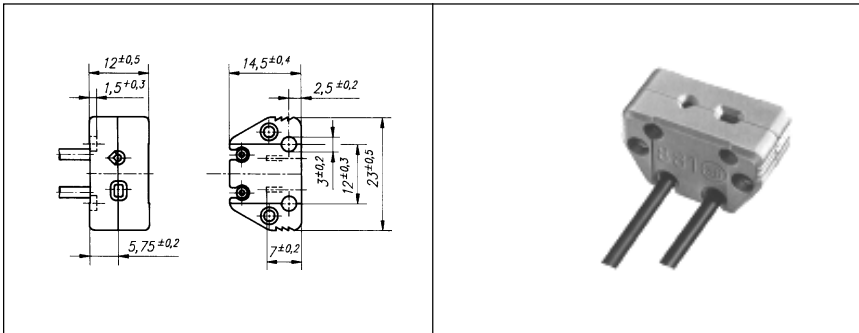

Maximum Ratings 250 Volts
12 Amps
230°C

Wire 18 AWG Stranded
Teflon Insulation
220mm Wire Length

6.35mm Base Lampholders

H918

Lamp Base GY6.35
G6.35-1.25
GX6.35
G6.35
G6.35-1.0
GZ6.35 (MR-16)
Ceramic

Holder Maximum Ratings 250 Volts
6 Amps
230°C

Wire 18 AWG Stranded
Teflon Insulation
220mm Wire Length

H998

Lamp Base G6.35
G6.35-1.0
Ceramic

Holder Maximum Ratings 50 Volts
10 Amps
200°C

Wire 18 AWG Stranded
Silicone Insulation
140mm Wire Length

H881

Lamp Base GZ6.35
G6.35
G6.35-1.0
Ceramic

Holder Maximum Ratings 250 Volts
10 Amps
230°C

Wire 18 AWG Stranded
Silicone Insulation
140mm Wire Length

H993

Lamp Base GY6.35
G6.35-1.25
Ceramic

Holder Maximum Ratings 250 Volts
10 Amps
200°C