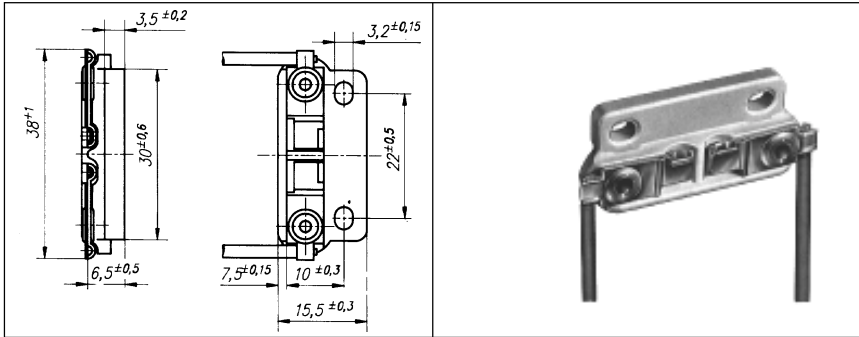

Maximum Ratings 250 Volts
12 Amps
230°C

Wire 18 AWG Stranded
Teflon Insulation
220mm Wire Length

6.35mm Base Lampholders

H918

Lamp Base GY6.35
G6.35-1.25
GX6.35
G6.35
G6.35-1.0
GZ6.35 (MR-16)
Ceramic

Holder Maximum Ratings 250 Volts
6 Amps
230°C

Wire 18 AWG Stranded
Teflon Insulation
220mm Wire Length

H998

Lamp Base G6.35
G6.35-1.0
Ceramic

Holder Maximum Ratings 50 Volts
10 Amps
200°C

Wire 18 AWG Stranded
Silicone Insulation
140mm Wire Length

H881