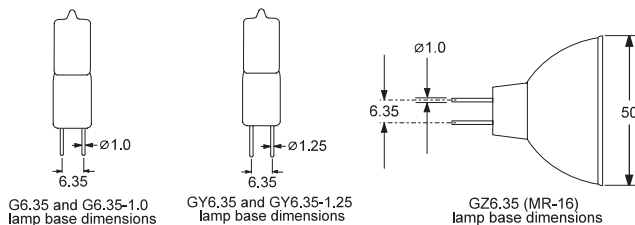

Wire 18 AWG Stranded
Teflon Insulation
220mm Wire Length

H998

Lamp Base G6.35
G6.35-1.0
Ceramic

Holder Maximum Ratings 50 Volts
10 Amps
200°C

Wire 18 AWG Stranded
Silicone Insulation
140mm Wire Length

H881

Lamp Base GZ6.35
G6.35
G6.35-1.0
Ceramic

Holder Maximum Ratings 250 Volts
10 Amps
230°C

Wire 18 AWG Stranded
Silicone Insulation
140mm Wire Length

H993

Lamp Base GY6.35
G6.35-1.25
Ceramic

Holder Maximum Ratings 250 Volts
10 Amps
200°C

Wire 18 AWG Stranded
Silicone Insulation
130mm Wire Length

G6.35 and G6.35-1.0
lamp base dimensions

GY6.35 and GY6.35-1.25
lamp base dimensions

GZ6.35 (MR-16)
lamp base dimensions

Telephone: 781-935-4442
Fax: 781-938-5867