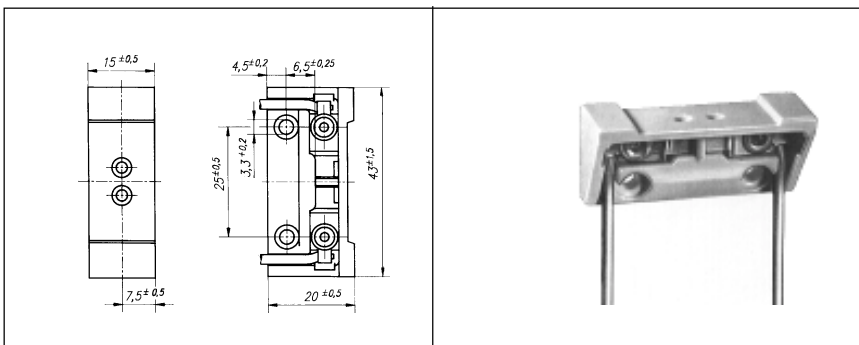

Wire 18 AWG Stranded
Teflon Insulation
220mm Wire Length

H998

Lamp Base G6.35
G6.35-1.0
Ceramic

Holder Maximum Ratings 50 Volts
10 Amps
200°C

Wire 18 AWG Stranded
Silicone Insulation
140mm Wire Length

H881

Lamp Base GZ6.35
G6.35
G6.35-1.0
Ceramic

Holder Maximum Ratings 250 Volts
10 Amps
230°C

Wire 18 AWG Stranded
Silicone Insulation
140mm Wire Length

H993

Lamp Base GY6.35
G6.35-1.25
Ceramic

Holder Maximum Ratings 250 Volts
10 Amps
200°C