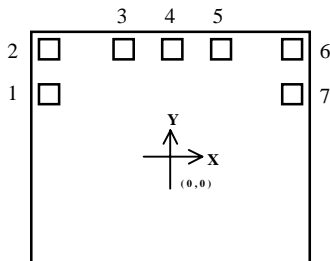

768 NOTES
1 KEY 24 TUNES

768 音符 24 首歌音樂

MELODY	
M948B	

SONG LIST

M948B-1 : MELODY + CLOCK CHIME

1. LONG LONG AGO	+ 1 chime	7. FOR ALICE	+ 7 chimes
2. A LOVER'S CONCERTO	+ 2 chimes	8. NEW WORLD	+ 8 chimes
3. MOONLIGHT ON THE COLORADO	+ 3 chimes	9. OH! SUSANNA	+ 9 chimes
4. SOUVENIR D'ENFANCE	+ 4 chimes	10. HOME SWEET HOME	+ 10 chimes
5. A DREAMING OF HOME AND MOTHER	+ 5 chimes	11. SANTA LUCIA	+ 11 chimes
6. HAPPY LIFE	+ 6 chimes	12. LA REINE DEO SABA	+ 12 chimes

M948BC-1 : MELODY + CLOCK CHIME

1. 龍的傳人	+ 7 chimes	13. 教我如何不想他	+ 7 chimes
2. 青春舞曲	+ 8 chimes	14. 雪絨花	+ 8 chimes
3. 蘭花草	+ 9 chimes	15. 何日君再來	+ 9 chimes
4. 康定情歌	+ 10 chimes	16. 綠島小夜曲	+ 10 chimes
5. 草原情歌	+ 11 chimes	17. SILENCE	
6. 玫瑰玫瑰我愛你	+ 12 chimes	18. SILENCE	
7. 馬車夫之歌	+ 1 chime	19. SILENCE	
8. 花好月圓	+ 2 chimes	20. SILENCE	
9. 虹彩妹妹	+ 3 chimes	21. SILENCE	
10. 小城故事	+ 4 chimes	22. SILENCE	
11. 鄉間的小路	+ 5 chimes	23. SILENCE	
12. 阿里山之歌	+ 6 chimes	24. SILENCE	

PAD ASSIGNMENT & POSITION

UNIT : um

No.	PAD	X	Y
1	Y	-442.7	197.3
2	X	-442.7	377.3
3	TEST	-161.3	377.3
4	VSS	18.7	377.3
5	OUT	198.7	377.3
6	VDD	422.7	377.3
7	TG	442.7	171.1

* IC CHIP ~ 1.3 x 1.2 mm², substrate to VSS.

*All specs and applications shown above subject to change without prior notice.

(以上電路及規格僅供參考,本公司得逕行修正)