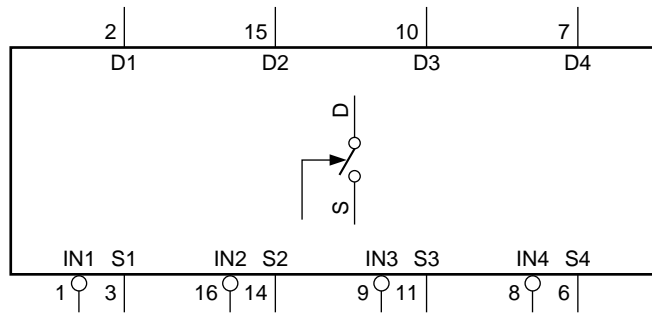

C-MOS QUAD SPST ANALOG SWITCH

—TOP VIEW—

D1 - D4 : DRAIN

S1 - S4 : SOURCE

SPST : SINGLE-POLE, SINGLE-THROW

IN	SWITCH
0	ON
1	OFF

0 : LOW LEVEL

1 : HIGH LEVEL