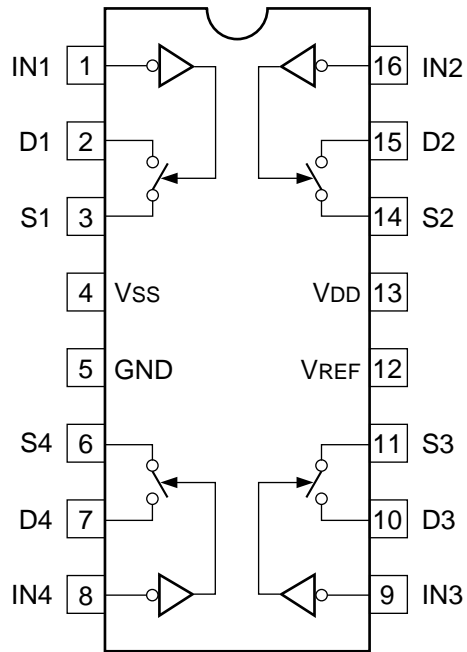

C-MOS QUAD SPST ANALOG SWITCH

—TOP VIEW—

D1 - D4 : DRAIN

S1 - S4 : SOURCE

SPST : SINGLE-POLE, SINGLE-THROW

IN	SWITCH
0	ON
1	OFF

0 : LOW LEVEL

1 : HIGH LEVEL