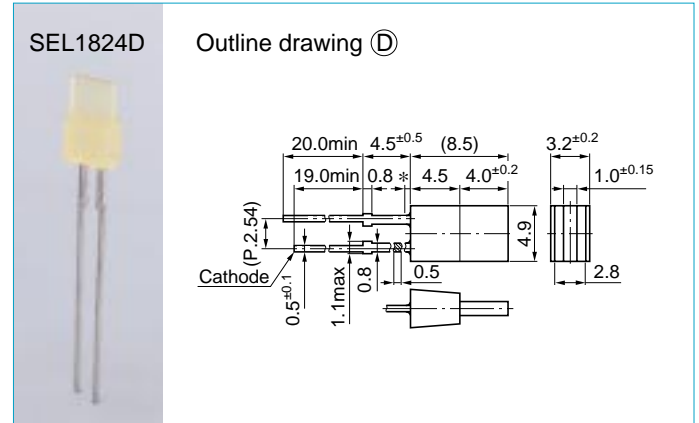

Square display LEDs

SEL1020 series

SEL1021 series

SEL1022 series

SEL1024 series

External dimensions: Unit: mm Tolerance: ±0.3
 * Resin heap: 1.5 mm Max

Absolute maximum ratings (Ta=25°C)

Symbol	Unit	Ratings
I _F	mA	30
I _{FP}	mA	100
V _R	V	3
Top	°C	-30 to +85
Tstg	°C	-30 to +100

Type No.	Display form (ø: mm)	Type of lens	Emitting color	Electro-optical characteristics (Ta=25°C)									Outline drawing
				V _F (V)		Condition I _F (mA)	I _R (μA)	Condition V _R (V)	I _v (mcd)	Condition I _F (mA)	λ _p	Δλ	
				typ	max		max		typ		(nm)	typ	
SEL1120R	 2x5	Red tinted, diffused	Red	2.0	2.5	10	50	3	0.7	10	700	100	Ⓐ
SEL1420G	 2x5	Green tinted, diffused	Green						2.0	20	560	20	
SEL1720Y	 2x5	Yellow tinted, diffused	Yellow	1.9	2.5	10	50	3	0.7	10	570	40	
SEL1820D	 2x5	Orange tinted, diffused	Amber						2.0		610	35	
SEL1920D	 2x5	Orange tinted, diffused	Orange	0.7	587	33							
SEL1121R	 3x5	Red tinted, diffused	Red	2.0	2.5	10	50	3	0.7	10	700	100	Ⓑ
SEL1421G	 3x5	Green tinted, diffused	Green						2.0	20	560	20	
SEL1721Y	 3x5	Yellow tinted, diffused	Yellow	1.9	2.5	10	50	3	0.7	10	570	40	
SEL1821D	 3x5	Orange tinted, diffused	Amber						1.5		610	35	
SEL1921D	 3x5	Orange tinted, diffused	Orange	0.7	587	33							
SEL1222R	 2.5x5	Red tinted, diffused	High intensity red	1.9	2.5	10	50	3	5.0	20	630	35	Ⓒ
SEL1422G	 2.5x5	Green tinted, diffused	Green	2.0					4.0	560	20		
SEL1722Y	 2.5x5	Yellow tinted, diffused	Yellow	1.9	2.5	10	50	3	4.0	10	570	40	
SEL1822D	 2.5x5	Orange tinted, diffused	Amber						2.5		610	35	
SEL1922D	 2.5x5	Orange tinted, diffused	Orange	3.0	587	33							
SEL1124R	 1x4.9	Red tinted, diffused	Red	2.0	2.5	10	50	3	0.7	10	700	100	Ⓓ
SEL1424G	 1x4.9	Green tinted, diffused	Green						2.0	20	560	20	
SEL1724Y	 1x4.9	Yellow tinted, diffused	Yellow	1.9	2.5	10	50	3	0.7	10	570	40	
SEL1824D	 1x4.9	Orange tinted, diffused	Amber						2.1		610	35	
SEL1924D	 1x4.9	Orange tinted, diffused	Orange	0.7	587	33							