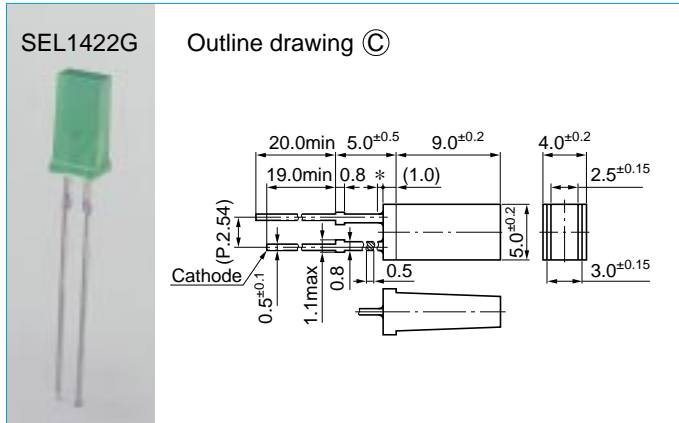

Square display LEDs

SEL1020 series

SEL1021 series

SEL1022 series

SEL1024 series

External dimensions: Unit: mm Tolerance: ±0.3
 * Resin heap: 1.5 mm Max

Absolute maximum ratings (Ta=25°C)

Symbol	Unit	Ratings
I _F	mA	30
I _{FP}	mA	100
V _R	V	3
Top	°C	-30 to +85
Tstg	°C	-30 to +100

Type No.	Display form (ø: mm)	Type of lens	Emitting color	Electro-optical characteristics (Ta=25°C)									Outline drawing
				V _F (V)		Condition I _F (mA)	I _R (μA)	Condition V _R (V)	I _v (mcd)	Condition I _F (mA)	λ _p	Δλ	
				typ	max		max		typ		(nm)	typ	
SEL1120R	 2x5	Red tinted, diffused	Red	2.0	2.5	10	50	3	0.7	10	700	100	Ⓐ
SEL1420G	 2x5	Green tinted, diffused	Green						2.0	20	560	20	
SEL1720Y	 2x5	Yellow tinted, diffused	Yellow	1.9	2.5	10	50	3	0.7	10	570	40	
SEL1820D	 2x5	Orange tinted, diffused	Amber						2.0		610	35	
SEL1920D	 2x5	Orange tinted, diffused	Orange	0.7	587	33							
SEL1121R	 3x5	Red tinted, diffused	Red	2.0	2.5	10	50	3	0.7	10	700	100	Ⓑ
SEL1421G	 3x5	Green tinted, diffused	Green						2.0	20	560	20	
SEL1721Y	 3x5	Yellow tinted, diffused	Yellow	1.9	2.5	10	50	3	0.7	10	570	40	
SEL1821D	 3x5	Orange tinted, diffused	Amber						1.5		610	35	
SEL1921D	 3x5	Orange tinted, diffused	Orange	0.7	587	33							
SEL1222R	 2.5x5	Red tinted, diffused	High intensity red	1.9	2.5	10	50	3	5.0	20	630	35	Ⓒ
SEL1422G	 2.5x5	Green tinted, diffused	Green	2.0					4.0	560	20		
SEL1722Y	 2.5x5	Yellow tinted, diffused	Yellow	1.9	2.5	10	50	3	4.0	10	570	40	
SEL1822D	 2.5x5	Orange tinted, diffused	Amber						2.5		610	35	
SEL1922D	 2.5x5	Orange tinted, diffused	Orange	3.0	587	33							
SEL1124R	 1x4.9	Red tinted, diffused	Red	2.0	2.5	10	50	3	0.7	10	700	100	Ⓓ
SEL1424G	 1x4.9	Green tinted, diffused	Green						2.0	20	560	20	
SEL1724Y	 1x4.9	Yellow tinted, diffused	Yellow	1.9	2.5	10	50	3	0.7	10	570	40	
SEL1824D	 1x4.9	Orange tinted, diffused	Amber						2.1		610	35	
SEL1924D	 1x4.9	Orange tinted, diffused	Orange	0.7	587	33							